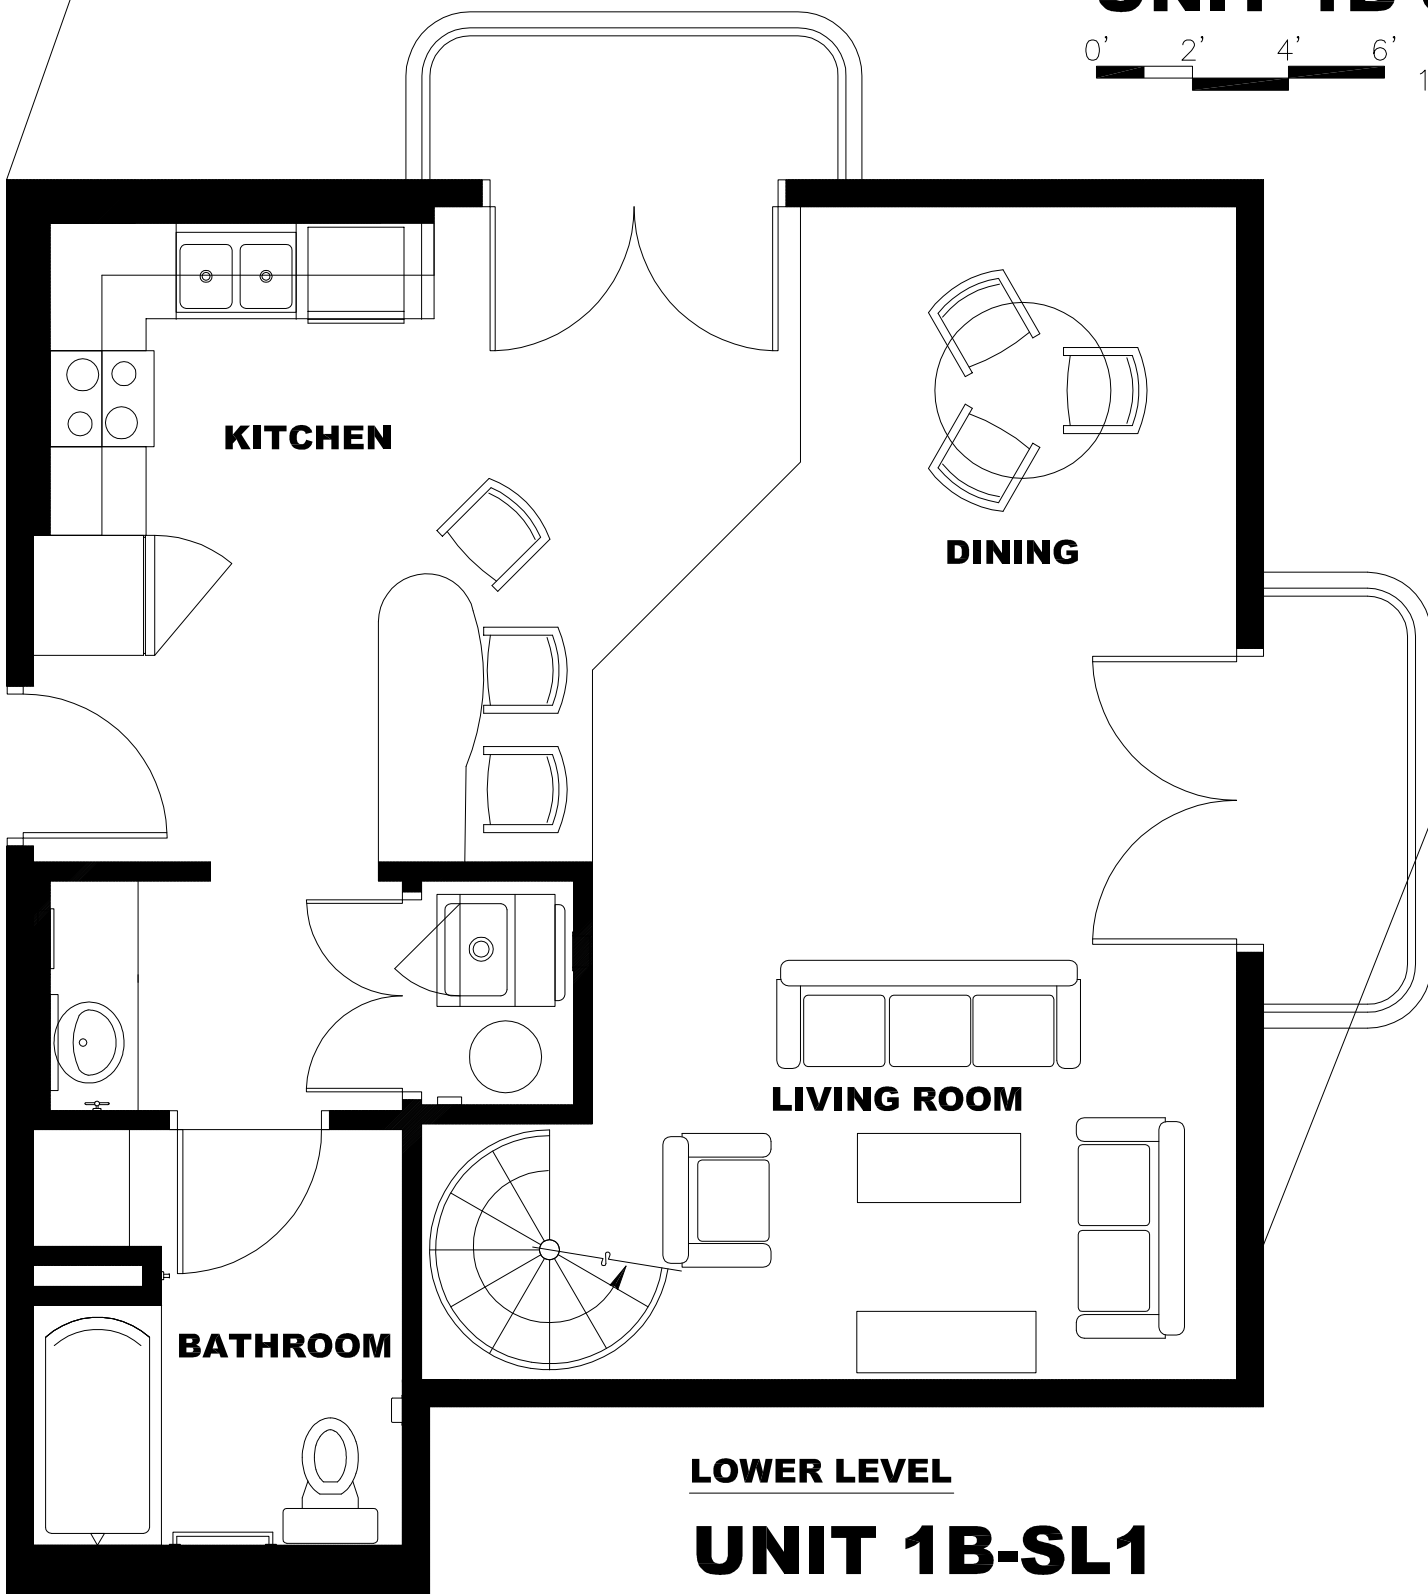

LOFT

OPEN TO BELOW

UPPER LEVEL

UNIT 1B-SL2

0' 2' 4' 6' 1/4"=1'-0"

KITCHEN

DINING

LIVING ROOM

BATHROOM

LOWER LEVEL

UNIT 1B-SL1

0' 2' 4' 6' 1/4"=1'-0"