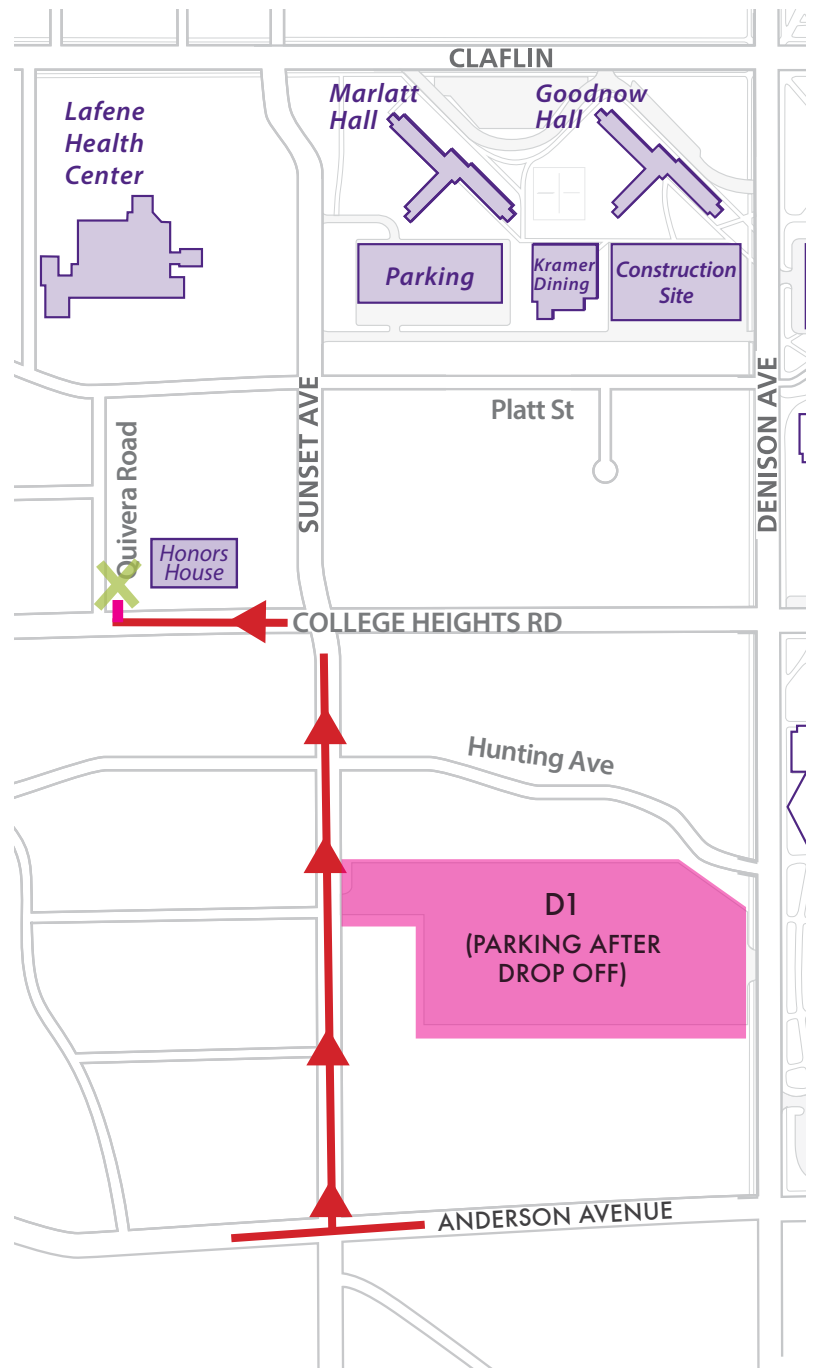

Early arrivals (Aug. 13 through Aug. 18): If you move in after 7 p.m., the \$40 early arrival fee will be waived for the day.

DRIVING DIRECTIONS

From Anderson Avenue, take Sunset Avenue north to College Heights Road and turn left.

The Honors House is located at 1930 College Heights Rd.

Parking is located directly west of the Honors House.

We ask that you unload your belongings as quickly as possible. Move-in carts and staff will be available to assist.

Once your vehicle is unloaded, take Sunset Avenue south to the D1 parking lot located west of Memorial Stadium. A shuttle will be available during peak move-in hours to bring you back to the Honors House.

MAP KEY

DROP-OFF AREA

MOVE-IN ROUTE

Please follow the route listed above for check-ins on Sunday, Aug. 13, Friday, Aug. 18, and Saturday, Aug. 19. Check-ins will take place at the Marlatt Hall front desk on all other days.