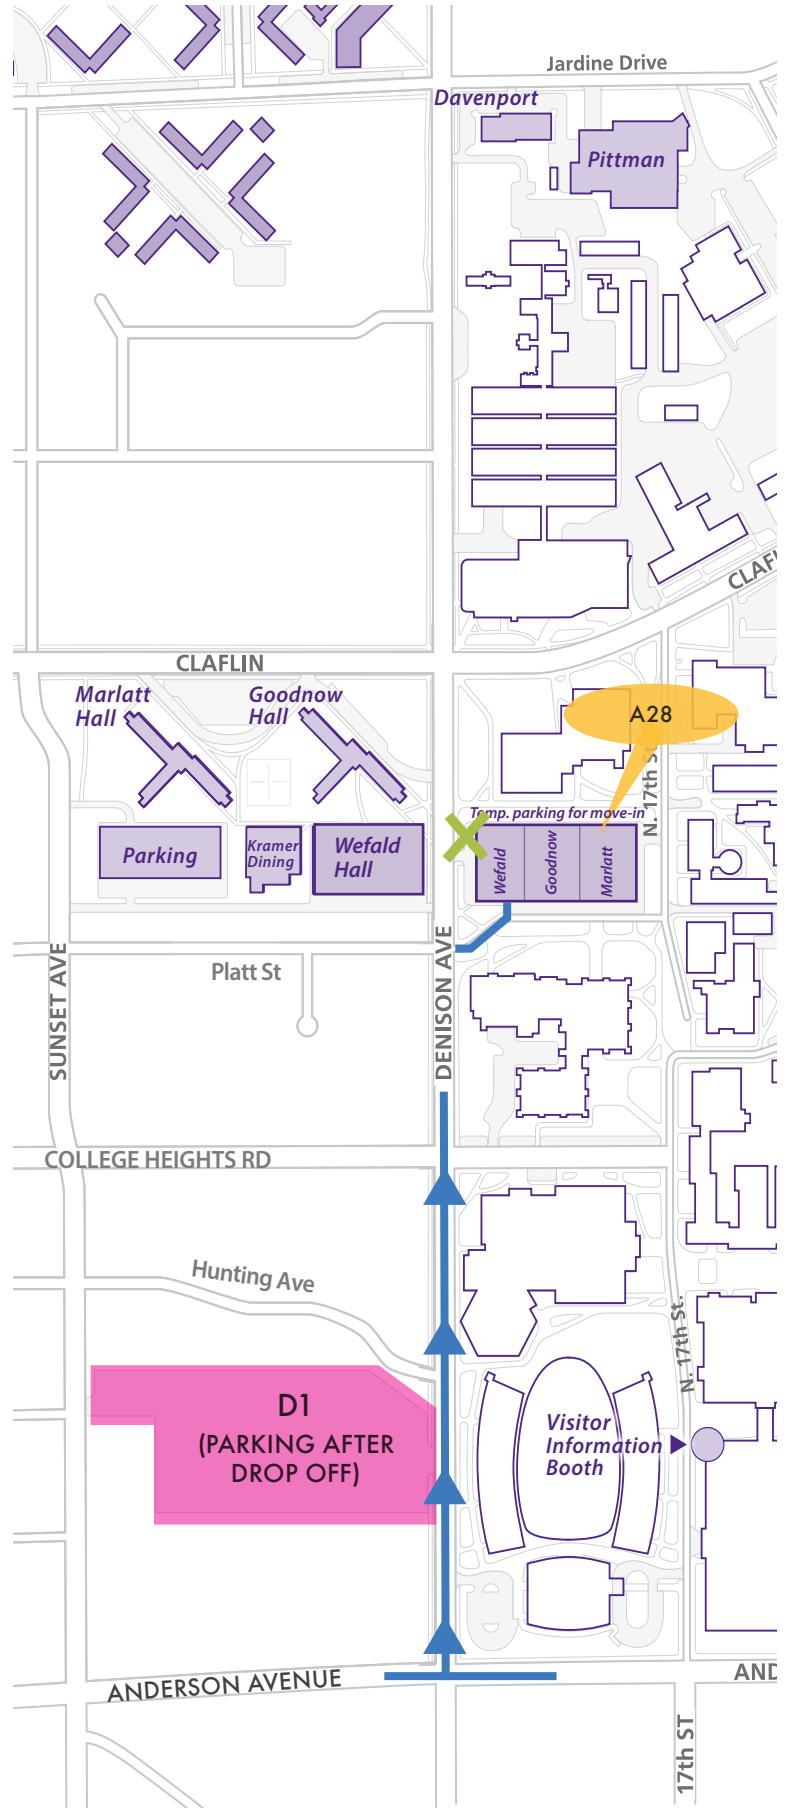

Early arrivals (Aug. 13 through Aug. 18): If you move in after 7 p.m., the \$40 early arrival fee will be waived for the day.

DRIVING DIRECTIONS

From Anderson Avenue, take Denison Avenue north to the second intersection at Platt Street. Our staging area is located in the engineering parking lot A28. A member of our team will meet you and assist you in lining up.

We ask that you unload your belongings as quickly as possible. Move-in carts and staff will be available to assist.

You will unload in A28 and cross Denison Avenue to Wefald Hall.

Once your vehicle is unloaded, take Sunset Avenue south to the D1 parking lot located west of Memorial Stadium. A shuttle will be available during peak move-in hours to bring you back to Goodnow Hall.

MAP KEY

-  DROP-OFF AREA
-  ROUTE TO DROP OFF AREA

MOVE-IN PARKING PERMIT

STUDENT NAME

STUDENT CELLPHONE NUMBER

DATE/TIME OF ARRIVAL

WEEFALD

PLEASE PLACE THIS SIDE UP ON YOUR DASHBOARD.