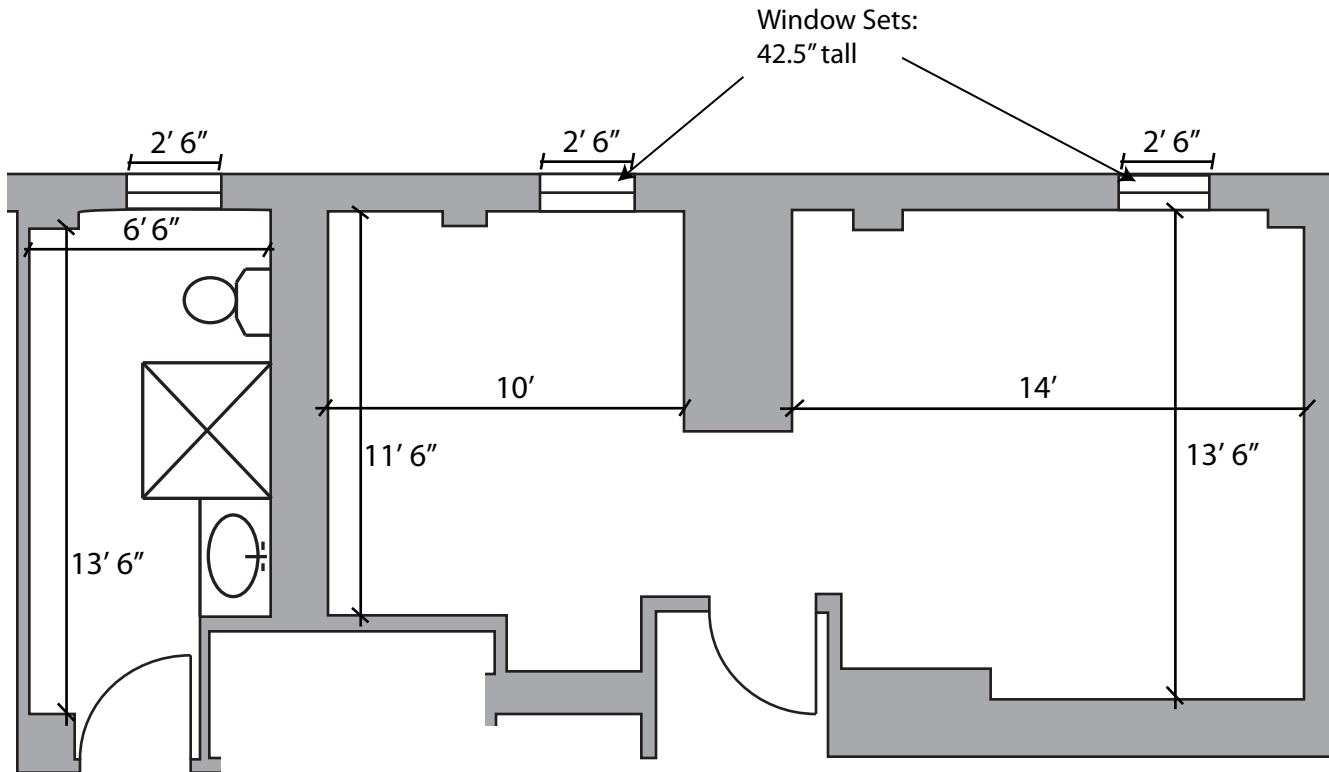

Twin XL Bed:
 Loftable Wooden Frame:
 6' 9" L x 3' 2" W
 Adjustable Height: 1' - 5' 2"

Desk:
 3' 6" L x 2' W x 2' 6" H

Dresser:
 2' 6" L x 2' W x 2' 6" H
 Drawers-
 2' 2" L x 1' 8" W x 6" H

Haymaker Typical Unattached Suite

All dimensions approximate
Typical ceiling height 8'

Twin XL Bed:
Loftable Wooden Frame:
6' 9" L x 3' 2" W
Adjustable Height: 1' - 5' 2"

Desk:
3' 6" L x 2' W x 2' 6" H

Dresser:
2' 6" L x 2' W x 2' 6" H
Drawers-
2' 2" L x 1' 8" W x 6" H

Dresser:
 2' 6" L x 2' W x 2' 6" H
 Drawers-
 2' 2" L x 1' 8" W x 6" H

Haymaker Typical Small Single

All dimensions approximate
Typical ceiling height 8'

Twin XL Bed:
Loftable Wooden Frame:
6' 9" L x 3' 2" W
Adjustable Height: 1' - 5' 2"

Desk:
 3' 6" L x 2' W x 2' 6" H

Dresser:
 2' 6" L x 2' W x 2' 6" H
 Drawers-
 2' 2" L x 1' 8" W x 6" H