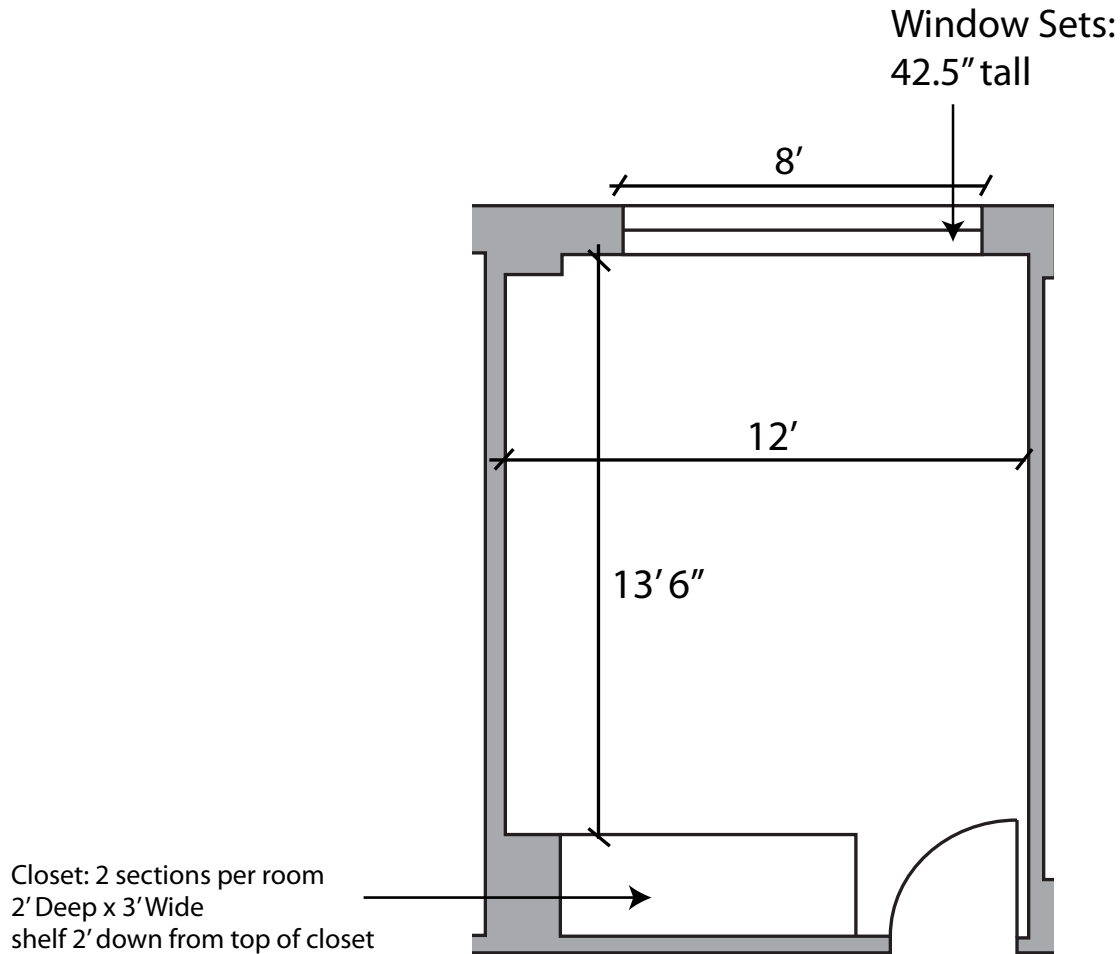

All dimensions approximate
Typical ceiling height 8'

Twin XL Bed:
Loftable Wooden Frame:
6' 9" L x 3' 2" W
Adjustable Height: 1' - 5' 2"

Desk:
3' 6" L x 2' W x 2' 6" H

Dresser:
2' 6" L x 2' W x 2' 6" H
Drawers-
2' 2" L x 1' 8" W x 6" H

Dresser:
 2' 6" L x 2' W x 2' 6" H
 Drawers-
 2' 2" L x 1' 8" W x 6" H

Haymaker Typical Small Single

All dimensions approximate
Typical ceiling height 8'

Twin XL Bed:
Loftable Wooden Frame:
6' 9" L x 3' 2" W
Adjustable Height: 1' - 5' 2"

Desk:
3' 6" L x 2' W x 2' 6" H

Dresser:
2' 6" L x 2' W x 2' 6" H
Drawers-
2' 2" L x 1' 8" W x 6" H

Haymaker Typical Standard Double

All dimensions approximate
 Typical ceiling height 8'

Twin XL Bed:
Loftable Wooden Frame:
 6' 9" L x 3' 2" W
 Adjustable Height: 1' - 5' 2"

Desk:
 3' 6" L x 2' W x 2' 6" H

Dresser:
 2' 6" L x 2' W x 2' 6" H
 Drawers-
 2' 2" L x 1' 8" W x 6" H