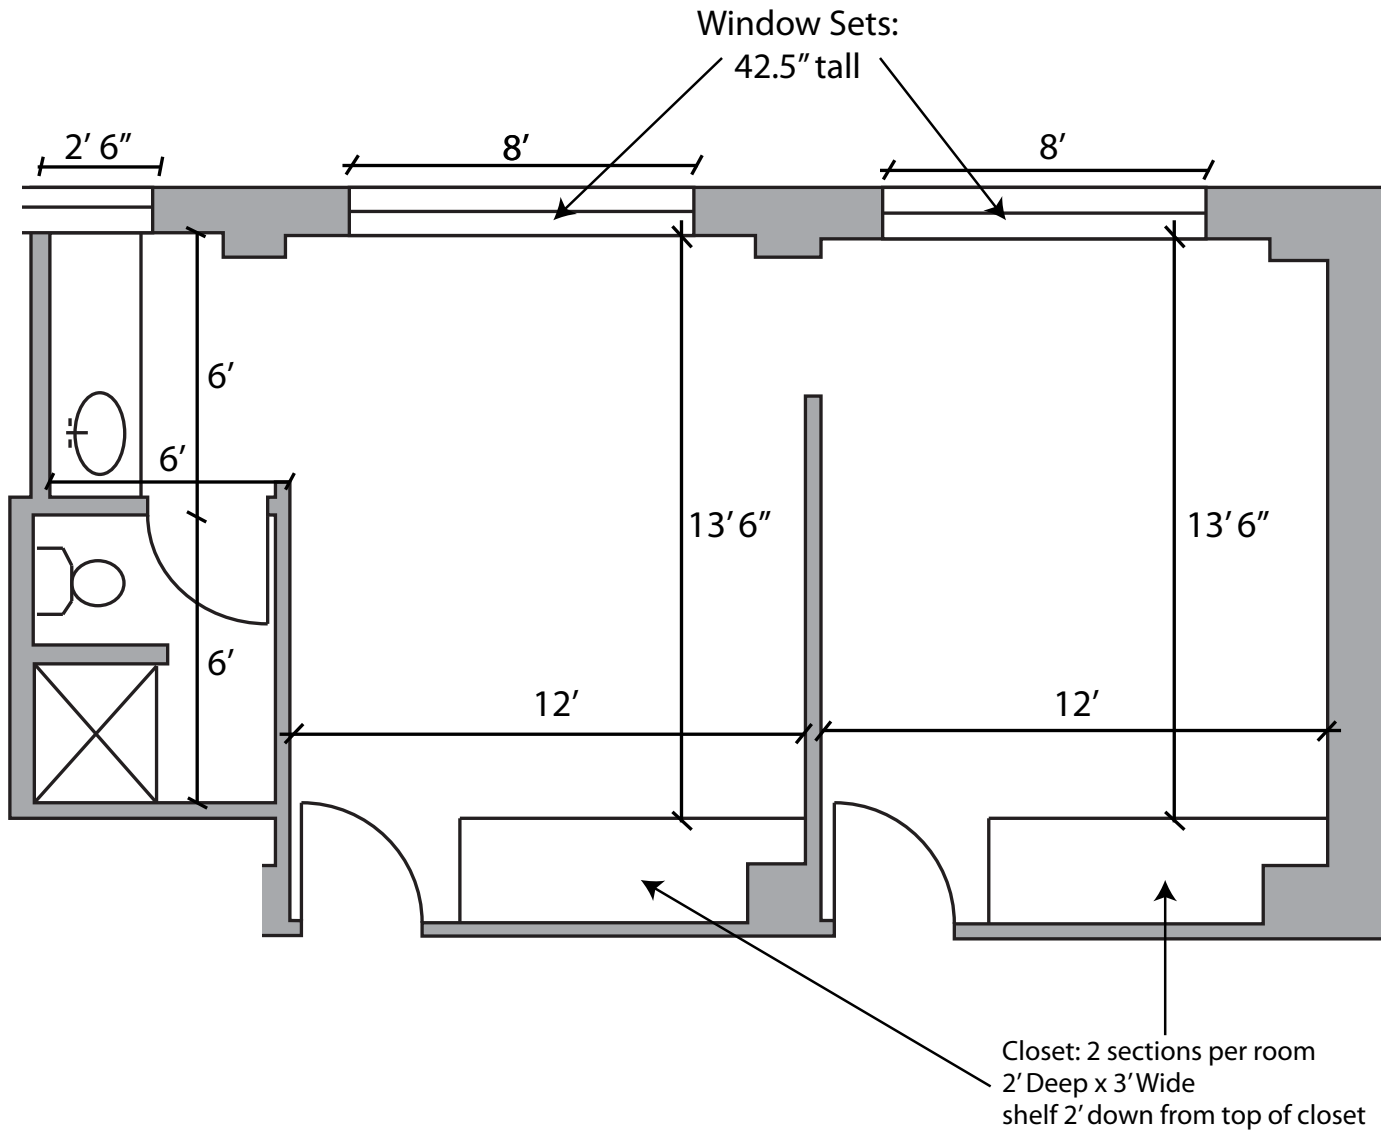

All dimensions approximate
Typical ceiling height 8'

Twin XL Bed:
Loftable Wooden Frame:
6' 9" L x 3' 2" W
Adjustable Height: 1' - 5' 2"

Desk:
3' 6" L x 2' W x 2' 6" H

Dresser:
2' 6" L x 2' W x 2' 6" H
Drawers-
2' 2" L x 1' 8" W x 6" H

Haymaker Typical 4 Person Private Suite

All dimensions approximate
 Typical ceiling height 8'

Twin XL Bed:
 Loftable Wooden Frame:
 6' 9" L x 3' 2" W
 Adjustable Height: 1' - 5' 2"

Desk:
 3' 6" L x 2' W x 2' 6" H

Dresser:
 2' 6" L x 2' W x 2' 6" H
 Drawers-
 2' 2" L x 1' 8" W x 6" H

Haymaker Typical Small Single

All dimensions approximate
Typical ceiling height 8'

Twin XL Bed:
Loftable Wooden Frame:
6' 9" L x 3' 2" W
Adjustable Height: 1' - 5' 2"

Desk:
3' 6" L x 2' W x 2' 6" H

Dresser:
2' 6" L x 2' W x 2' 6" H
Drawers-
2' 2" L x 1' 8" W x 6" H

Haymaker Typical Standard Double

All dimensions approximate
 Typical ceiling height 8'

Twin XL Bed:
Loftable Wooden Frame:
 6' 9" L x 3' 2" W
 Adjustable Height: 1' - 5' 2"