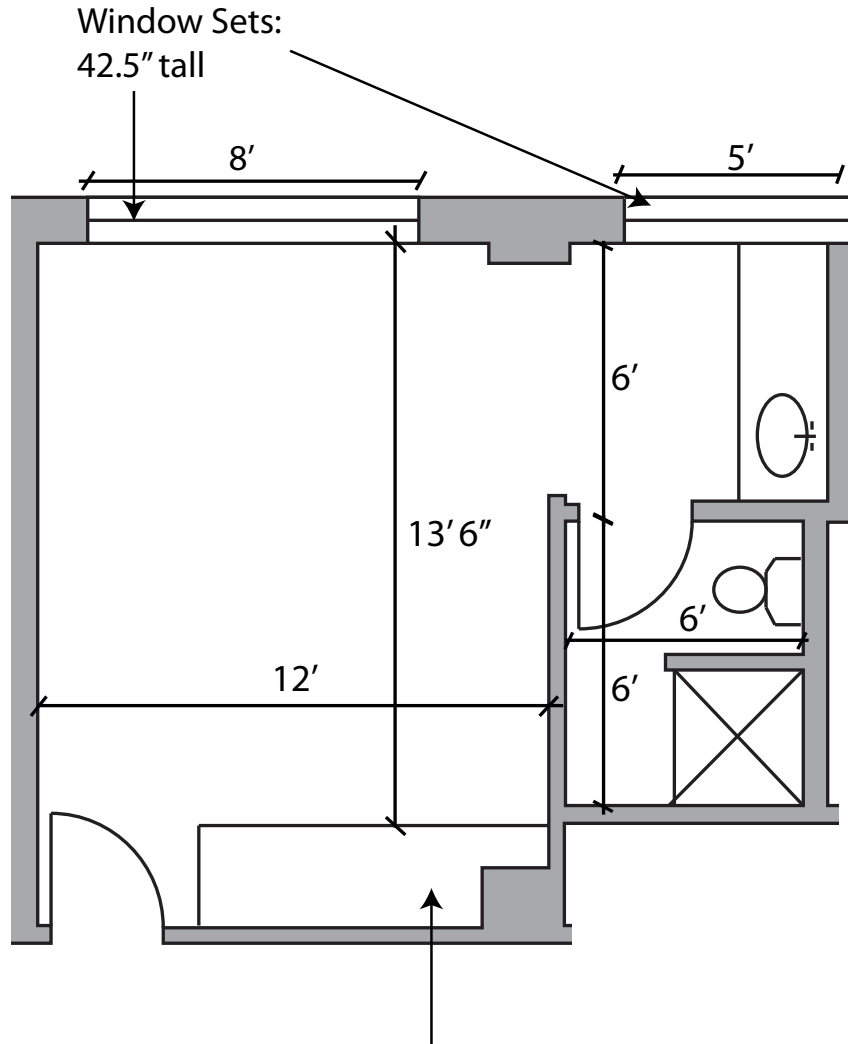

Haymaker Typical 2 Person x 2 Person Suite

All dimensions approximate
 Typical ceiling height 8'

Closet: 2 sections per room
 2' Deep x 3' Wide
 shelf 2' down from top of closet

Twin XL Bed:
 Loftable Wooden Frame:
 6' 9" L x 3' 2" W
 Adjustable Height: 1' - 5' 2"

Desk:
 3' 6" L x 2' W x 2' 6" H

Dresser:
 2' 6" L x 2' W x 2' 6" H
 Drawers-
 2' 2" L x 1' 8" W x 6" H

Haymaker Typical 2 Person Private Suite

All dimensions approximate
 Typical ceiling height 8'

Closet: 2 sections per room
 2' Deep x 3' Wide
 shelf 2' down from top of closet

All dimensions approximate
Typical ceiling height 8'

Twin XL Bed:
Loftable Wooden Frame:
6' 9" L x 3' 2" W
Adjustable Height: 1' - 5' 2"

Desk:
3' 6" L x 2' W x 2' 6" H

Dresser:
2' 6" L x 2' W x 2' 6" H
Drawers-
2' 2" L x 1' 8" W x 6" H

Desk:
 3' 6" L x 2' W x 2' 6" H

Dresser:
 2' 6" L x 2' W x 2' 6" H
 Drawers-
 2' 2" L x 1' 8" W x 6" H