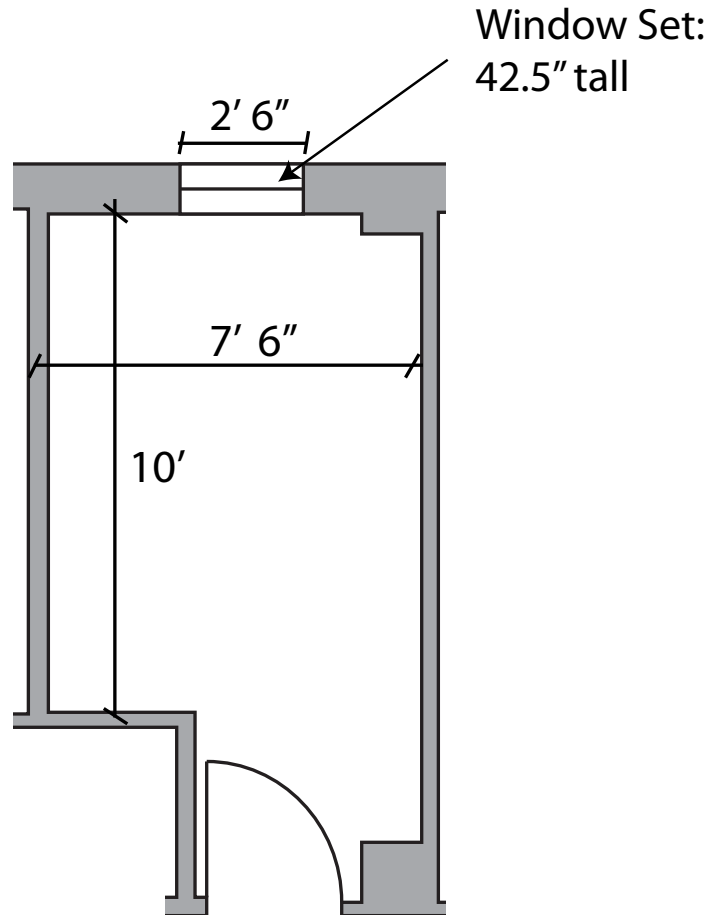

All dimensions approximate
Typical ceiling height 8'

Twin XL Bed:
Loftable Wooden Frame:
6' 9" L x 3' 2" W
Adjustable Height: 1' - 5' 2"

Desk:
3' 6" L x 2' W x 2' 6" H

Dresser:
2' 6" L x 2' W x 2' 6" H
Drawers-
2' 2" L x 1' 8" W x 6" H

Haymaker Typical 4 Person Private Suite

All dimensions approximate
 Typical ceiling height 8'

Twin XL Bed:
 Loftable Wooden Frame:
 6' 9" L x 3' 2" W
 Adjustable Height: 1' - 5' 2"

Desk:
 3' 6" L x 2' W x 2' 6" H

Dresser:
 2' 6" L x 2' W x 2' 6" H
 Drawers-
 2' 2" L x 1' 8" W x 6" H

Haymaker Typical Small Single

All dimensions approximate
Typical ceiling height 8'

Twin XL Bed:
Loftable Wooden Frame:
6' 9" L x 3' 2" W
Adjustable Height: 1' - 5' 2"

Desk:
3' 6" L x 2' W x 2' 6" H

Dresser:
2' 6" L x 2' W x 2' 6" H
Drawers-
2' 2" L x 1' 8" W x 6" H

Haymaker Typical Standard Double

All dimensions approximate
 Typical ceiling height 8'

Twin XL Bed:
Loftable Wooden Frame:
 6' 9" L x 3' 2" W
 Adjustable Height: 1' - 5' 2"