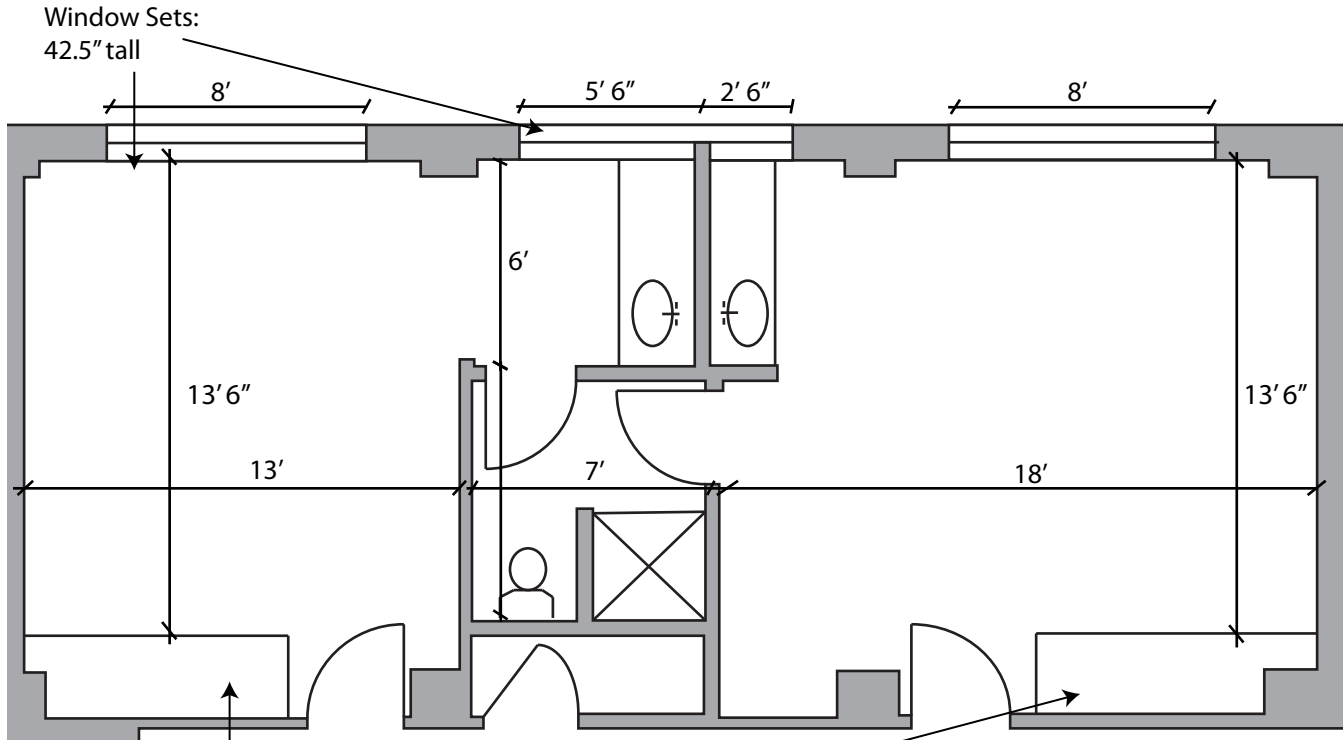

Haymaker Typical 2 Person x 2 Person Suite

All dimensions approximate
 Typical ceiling height 8'

Closet: 2 sections per room
 2' Deep x 3' Wide
 shelf 2' down from top of closet

Twin XL Bed:
 Loftable Wooden Frame:
 6' 9" L x 3' 2" W
 Adjustable Height: 1' - 5' 2"

Desk:
 3' 6" L x 2' W x 2' 6" H

Dresser:
 2' 6" L x 2' W x 2' 6" H
 Drawers-
 2' 2" L x 1' 8" W x 6" H

Haymaker Typical 2 Person Private Suite

All dimensions approximate
 Typical ceiling height 8'

Closet: 2 sections per room
 2' Deep x 3' Wide
 shelf 2' down from top of closet

Twin XL Bed:
 Loftable Wooden Frame:
 6' 9" L x 3' 2" W
 Adjustable Height: 1' - 5' 2"

Desk:
 3' 6" L x 2' W x 2' 6" H

Dresser:
 2' 6" L x 2' W x 2' 6" H
 Drawers-
 2' 2" L x 1' 8" W x 6" H

Haymaker Typical Unattached Suite

Desk:
 3' 6" L x 2' W x 2' 6" H

Dresser:
 2' 6" L x 2' W x 2' 6" H
 Drawers-
 2' 2" L x 1' 8" W x 6" H