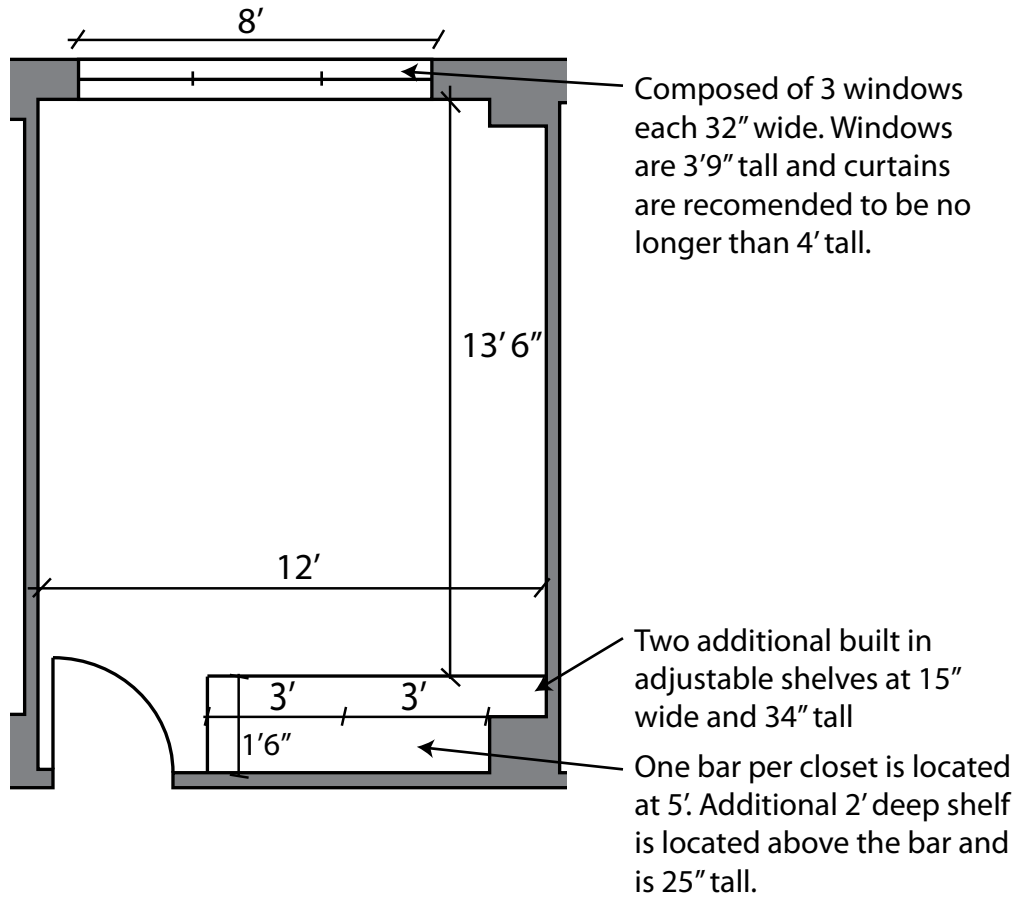

Moore Typical Double

All dimensions approximate
 Typical ceiling height 8'

Twin XL Bed:
 Loftable Wooden Frame:
 6' 9" L x 3' 2" W
 Adjustable Height: 1' - 5' 2"

Desk:
 3' 6" L x 2' W x 2' 6" H

Dresser:
 2' 6" L x 2' W x 2' 6" H
 Drawers-
 2' 2" L x 1' 8" W x 6" H