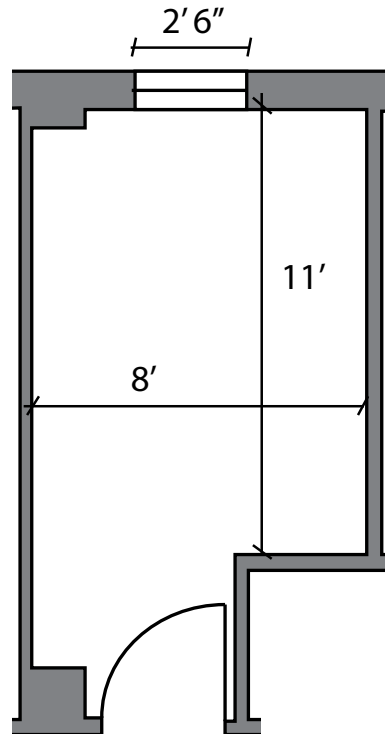

# Moore Typical Small Single

---

All dimensions approximate  
Typical ceiling height 8'

Twin XL Bed:  
Loftable Wooden Frame:  
6' 9" L x 3' 2" W  
Adjustable Height: 1' - 5' 2"

Desk:  
3' 6" L x 2' W x 2' 6" H

Dresser:  
 2' 6" L x 2' W x 2' 6" H  
 Drawers-  
 2' 2" L x 1' 8" W x 6" H

# Moore Typical Double

All dimensions approximate  
 Typical ceiling height 8'

Twin XL Bed:  
 Loftable Wooden Frame:  
 6' 9" L x 3' 2" W  
 Adjustable Height: 1' - 5' 2"

Desk:  
 3' 6" L x 2' W x 2' 6" H