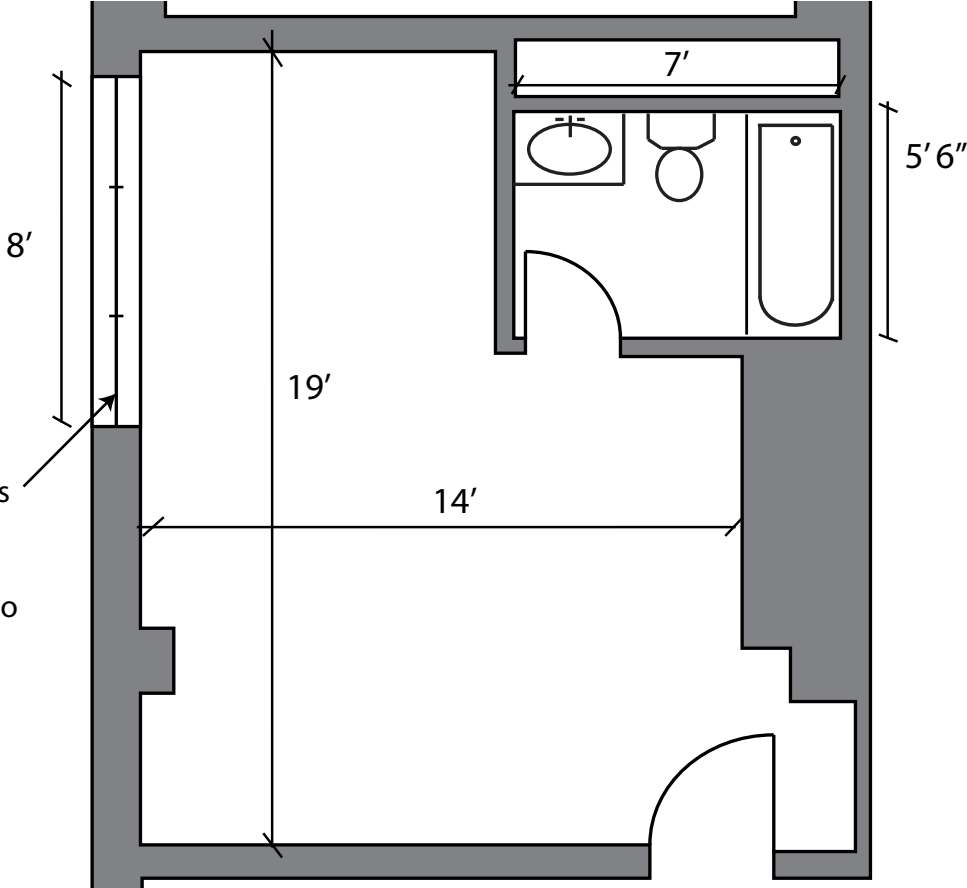

Moore Typical 2 Person Private Suite

All dimensions approximate
Typical ceiling height 8'

Composed of 3 windows each 32" wide. Windows are 3'9" tall and curtains are recommended to be no longer than 4' tall.

Twin XL Bed:
Loftable Wooden Frame:
6' 9" L x 3' 2" W
Adjustable Height: 1' - 5' 2"

Desk:
3' 6" L x 2' W x 2' 6" H

Dresser:
2' 6" L x 2' W x 2' 6" H
Drawers-
2' 2" L x 1' 8" W x 6" H