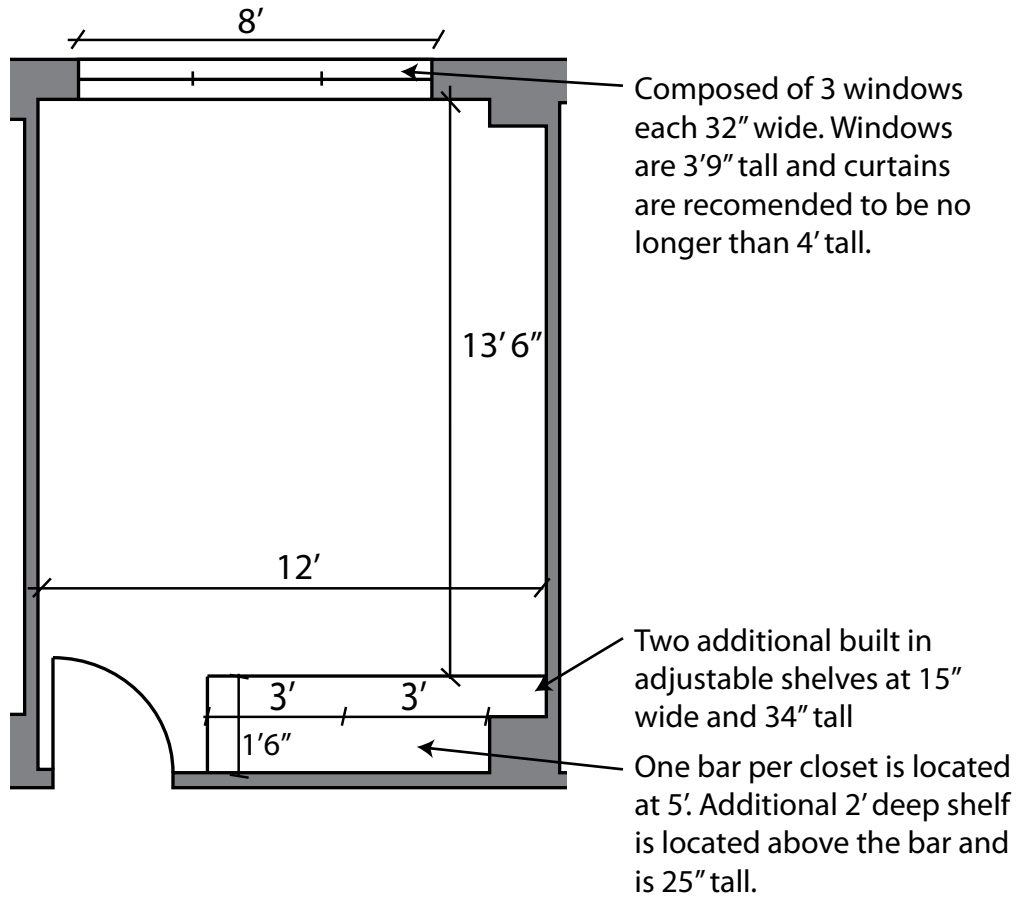

Dresser:  
 2' 6" L x 2' W x 2' 6" H  
 Drawers-  
 2' 2" L x 1' 8" W x 6" H

**Twin XL Bed:**  
 Loftable Wooden Frame:  
 6' 9" L x 3' 2" W  
 Adjustable Height: 1' - 5' 2"

**Desk:**  
 3' 6" L x 2' W x 2' 6" H

**Dresser:**  
 2' 6" L x 2' W x 2' 6" H  
 Drawers-  
 2' 2" L x 1' 8" W x 6" H

# Moore Typical Double

All dimensions approximate  
 Typical ceiling height 8'

Twin XL Bed:  
 Loftable Wooden Frame:  
 6' 9" L x 3' 2" W  
 Adjustable Height: 1' - 5' 2"

Desk:  
 3' 6" L x 2' W x 2' 6" H