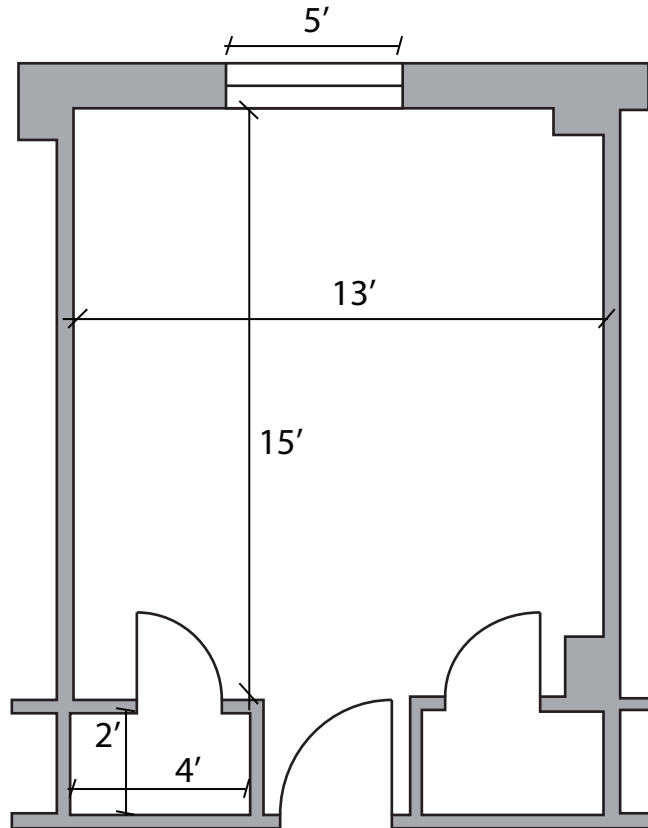

Putnam Typical Standard Double

All dimensions approximate
Typical ceiling height 9'

Twin XL Bed:
Loftable Wooden Frame:
6' 9" L x 3' 2" W
Adjustable Height: 1' - 5' 2"

Desk:
3' 6" L x 2' W x 2' 6" H

Dresser:
2' 6" L x 2' W x 2' 6" H
Drawers-
2' 2" L x 1' 8" W x 6" H

Putnam Typical Standard Triple

All dimensions approximate
Typical ceiling height 9'

Twin XL Bed:
Loftable Wooden Frame:
6' 9" L x 3' 2" W
Adjustable Height: 1' - 5' 2"

Desk:
3' 6" L x 2' W x 2' 6" H

Dresser:
2' 6" L x 2' W x 2' 6" H
Drawers-
2' 2" L x 1' 8" W x 6" H

Putnam Typical Standard Quad

All dimensions approximate
Typical ceiling height 9'

Dresser:

2' 6" L x 2' W x 2' 6" H

Drawers-

2' 2" L x 1' 8" W x 6" H

Desk:

3' 6" L x 2' W x 2' 6" H

Twin XL Bed:

Loftable Wooden Frame:

6' 9" L x 3' 2" W

Adjustable Height: 1' - 5' 2"