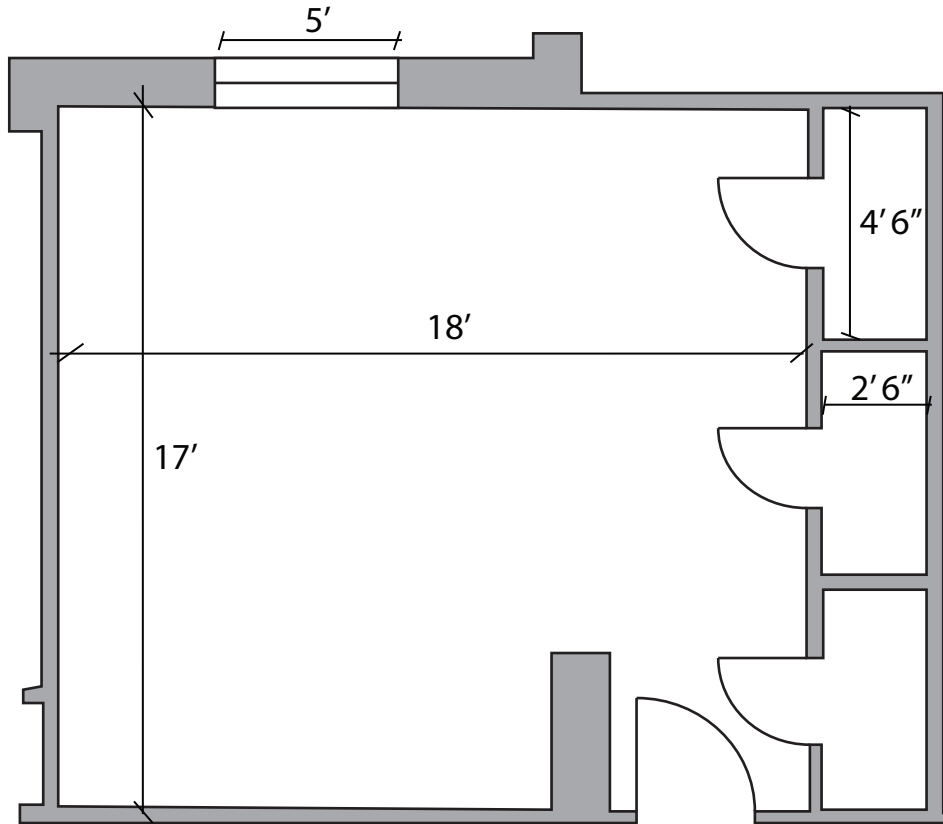

Putnam Typical Standard Double

All dimensions approximate
Typical ceiling height 9'

Twin XL Bed:
Loftable Wooden Frame:
6' 9" L x 3' 2" W
Adjustable Height: 1' - 5' 2"

Desk:
3' 6" L x 2' W x 2' 6" H

Dresser:
2' 6" L x 2' W x 2' 6" H
Drawers-
2' 2" L x 1' 8" W x 6" H

Putnam Typical Standard Triple

All dimensions approximate
Typical ceiling height 9'

Twin XL Bed:
Loftable Wooden Frame:
6' 9" L x 3' 2" W
Adjustable Height: 1' - 5' 2"

Desk:
3' 6" L x 2' W x 2' 6" H

Dresser:
2' 6" L x 2' W x 2' 6" H
Drawers-
2' 2" L x 1' 8" W x 6" H

Putnam Typical Standard Quad

All dimensions approximate
Typical ceiling height 9'

Dresser:

2' 6" L x 2' W x 2' 6" H

Drawers-

2' 2" L x 1' 8" W x 6" H

Desk:

3' 6" L x 2' W x 2' 6" H

Twin XL Bed:

Loftable Wooden Frame:

6' 9" L x 3' 2" W

Adjustable Height: 1' - 5' 2"