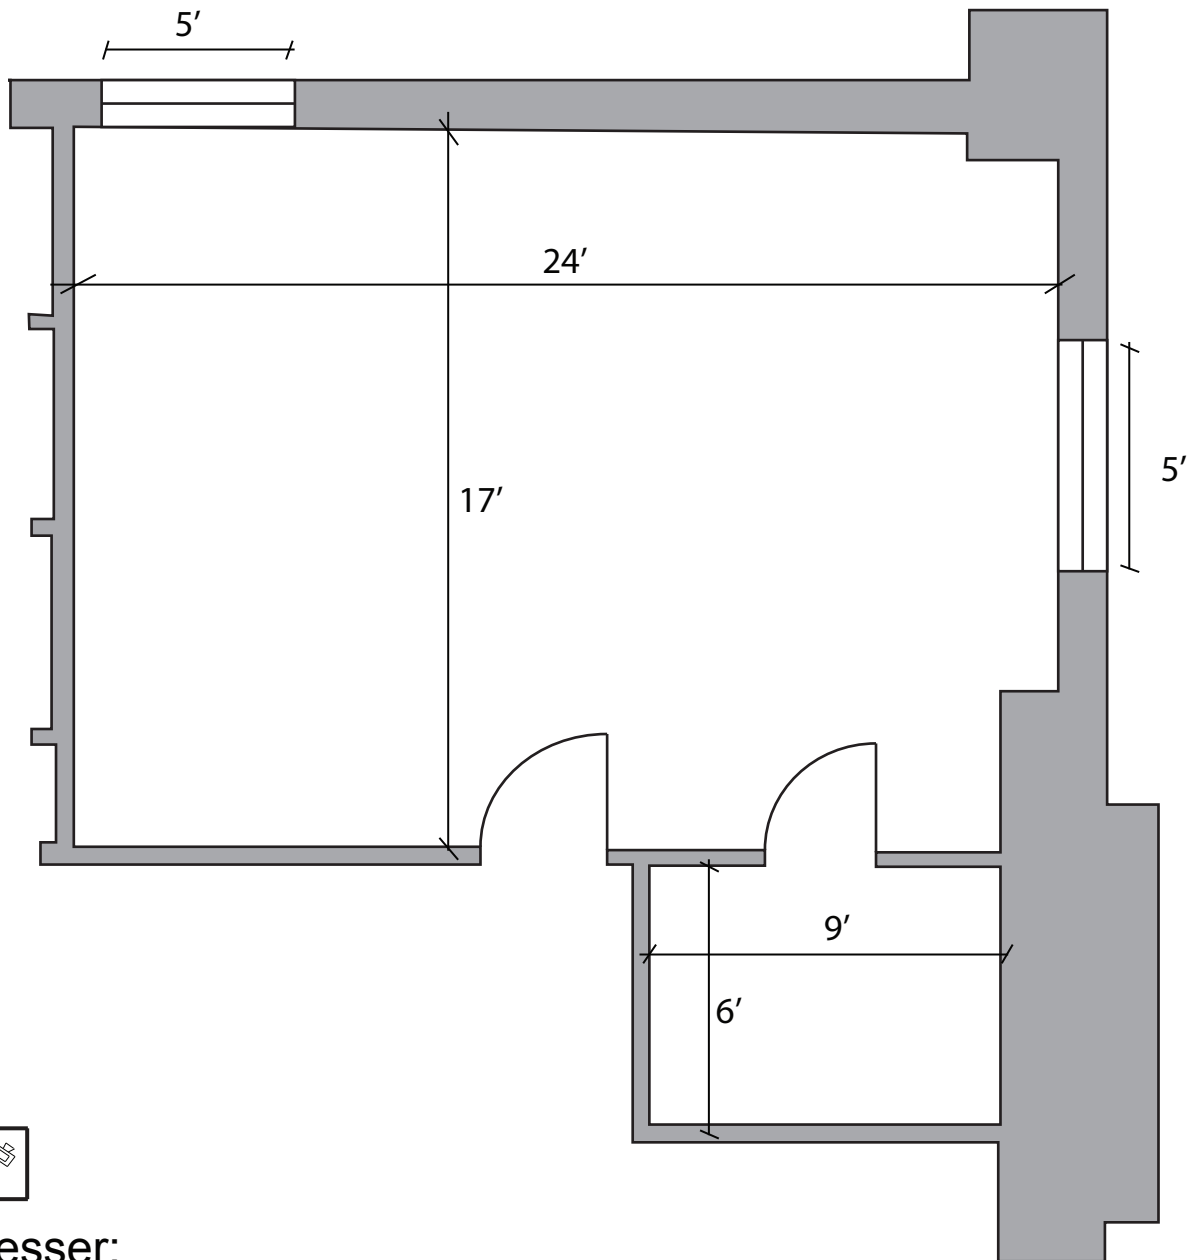

Putnam Typical Standard Double

All dimensions approximate
Typical ceiling height 9'

Twin XL Bed:
Loftable Wooden Frame:
6' 9" L x 3' 2" W
Adjustable Height: 1' - 5' 2"

Desk:
3' 6" L x 2' W x 2' 6" H

Dresser:
2' 6" L x 2' W x 2' 6" H
Drawers-
2' 2" L x 1' 8" W x 6" H

Putnam Typical Standard Triple

All dimensions approximate
Typical ceiling height 9'

Twin XL Bed:
Loftable Wooden Frame:
6' 9" L x 3' 2" W
Adjustable Height: 1' - 5' 2"

Desk:
3' 6" L x 2' W x 2' 6" H

Dresser:
2' 6" L x 2' W x 2' 6" H
Drawers-
2' 2" L x 1' 8" W x 6" H

Putnam Typical Standard Quad

All dimensions approximate
Typical ceiling height 9'

Dresser:

2' 6" L x 2' W x 2' 6" H

Drawers-

2' 2" L x 1' 8" W x 6" H

Desk:

3' 6" L x 2' W x 2' 6" H

Twin XL Bed:

Loftable Wooden Frame:

6' 9" L x 3' 2" W

Adjustable Height: 1' - 5' 2"