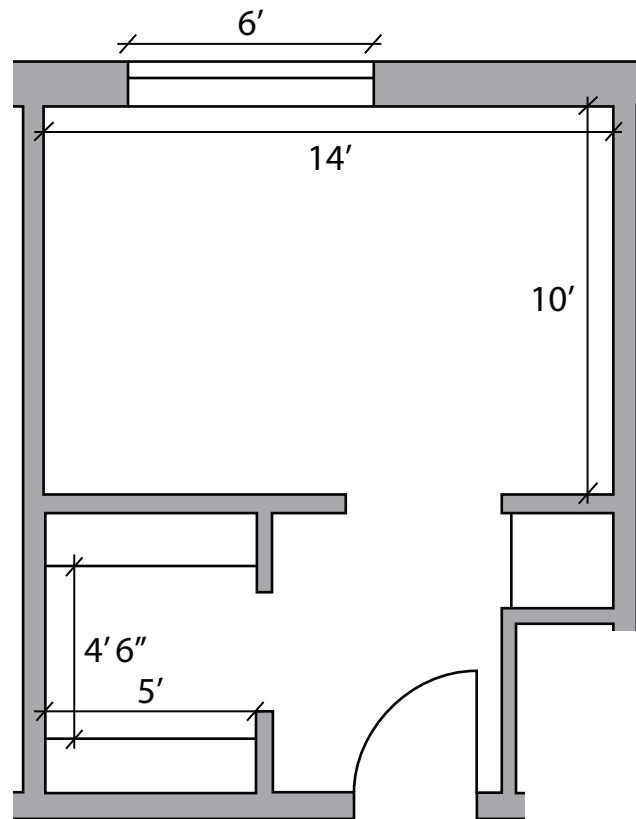

# Wefald Typical Traditional Private Double

---

All dimensions approximate  
Typical ceiling height 9'

Twin XL Bed:  
Loftable Wooden Frame:  
6' 9" L x 3' 2" W  
Adjustable Height: 1' - 5' 2"

Dresser:  
2' 6" L x 2' W x 2' 6" H  
Drawers-  
2' 2" L x 1' 8" W x 6" H

Desk:  
3' 6" L x 2' W x 2' 6" H

# Wefald Typical Traditional Private Single

---

All dimensions approximate  
Typical ceiling height 9'

Twin XL Bed:  
Loftable Wooden Frame:  
6' 9" L x 3' 2" W  
Adjustable Height: 1' - 5' 2"

Dresser:  
2' 6" L x 2' W x 2' 6" H  
Drawers-  
2' 2" L x 1' 8" W x 6" H