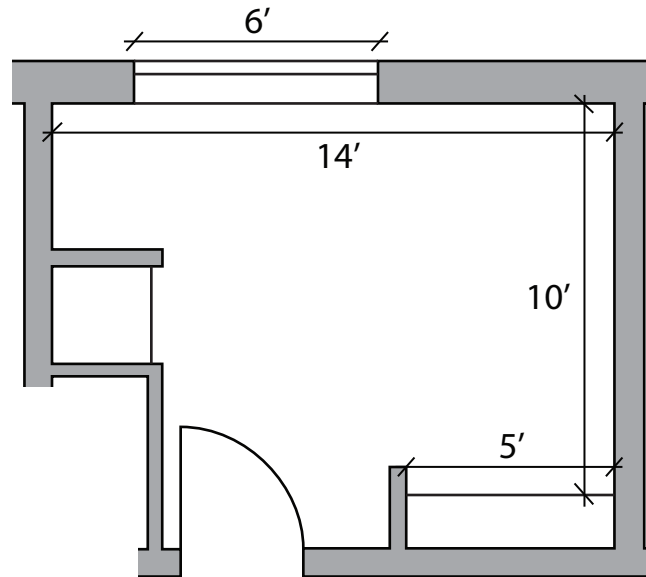

# Wefald Typical Traditional Private Double

---

All dimensions approximate  
Typical ceiling height 9'

Twin XL Bed:  
Loftable Wooden Frame:  
6' 9" L x 3' 2" W  
Adjustable Height: 1' - 5' 2"

Dresser:  
2' 6" L x 2' W x 2' 6" H  
Drawers-  
2' 2" L x 1' 8" W x 6" H

Desk:  
3' 6" L x 2' W x 2' 6" H

# Wefald Typical Traditional Private Single

---

All dimensions approximate  
Typical ceiling height 9'

Twin XL Bed:  
Loftable Wooden Frame:  
6' 9" L x 3' 2" W  
Adjustable Height: 1' - 5' 2"

Dresser:  
2' 6" L x 2' W x 2' 6" H  
Drawers-  
2' 2" L x 1' 8" W x 6" H