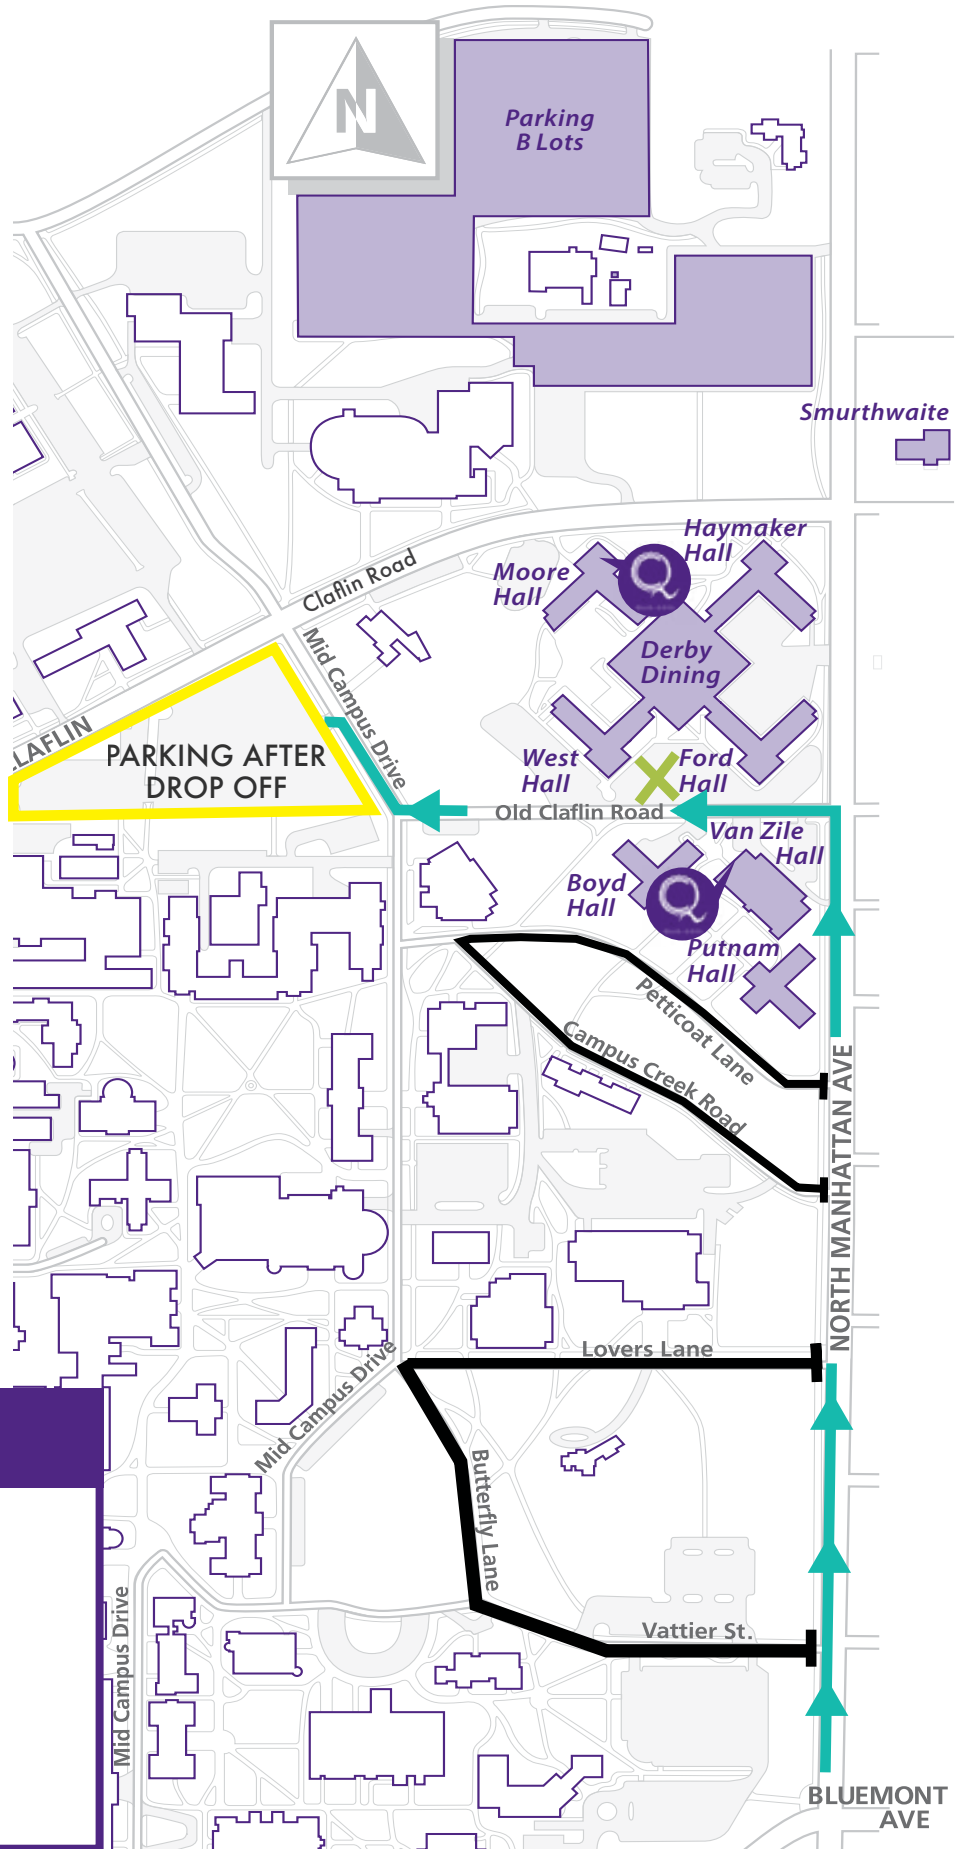

DRIVING DIRECTIONS

From Anderson Avenue, take North Manhattan Avenue north. Continue past Campus Creek Road and Petticoat Lane, and turn left on Old Claflin Road. You will then be directed to line up for move-in.

A member of our team will assist you in finding an open space to unload your belongings. We ask that you unload as quickly as possible. Move-in carts and staff will be available to assist.

When your vehicle is unloaded, take Mid Campus Drive north to the first parking lot on your left (highlighted in yellow on map). You may remain parked there throughout the process of your move.

More information about moving in and getting settled will be sent in an email to your K-State account on Aug. 5.

MAP KEY

-  CONVENIENCE STORE
-  DROP-OFF AREA
-  ROUTE TO BOYD
-  DO NOT ENTER

MOVE-IN PARKING PASS

STUDENT NAME

STUDENT CELLPHONE NUMBER

DATE/TIME OF ARRIVAL

BOYD

PLEASE PLACE THIS SIDE UP ON YOUR DASHBOARD.

Please follow the parking attendants' directions for unloading zones at your hall. When you have finished, please IMMEDIATELY move your vehicle to the nearby Z, R, O or W lot.
(Pass is valid for one day only.)