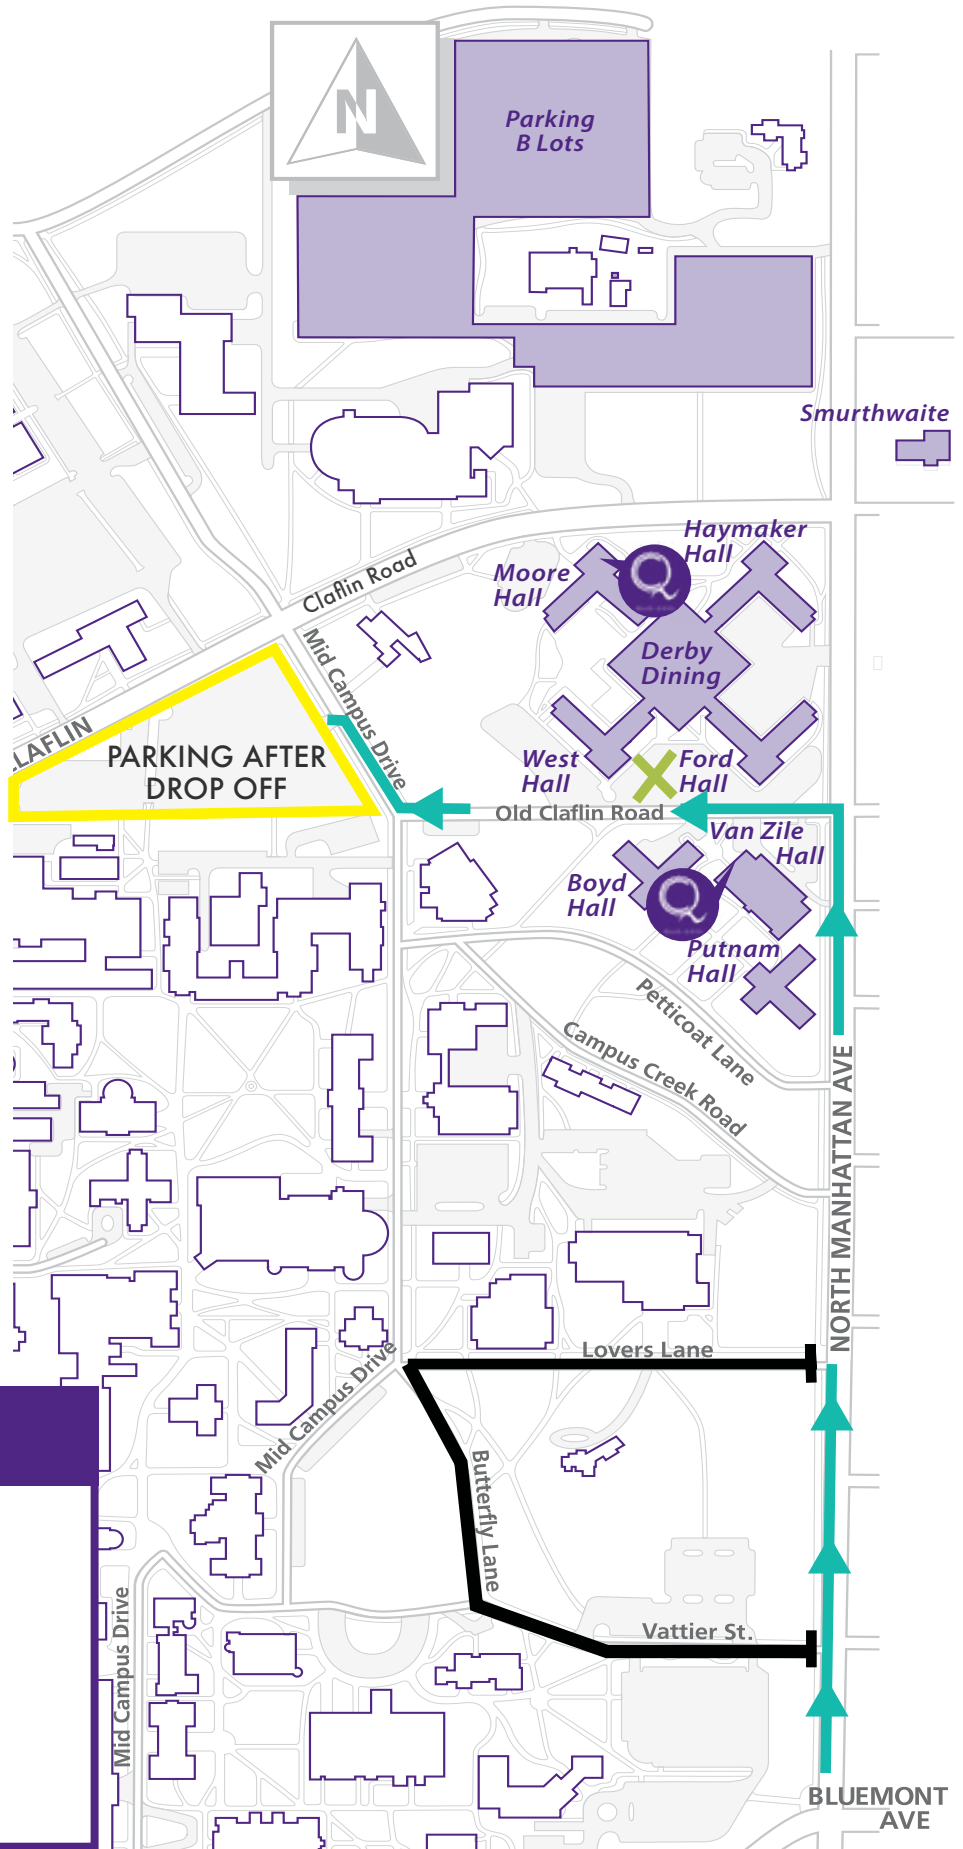

## DRIVING DIRECTIONS

From Anderson Avenue, take North Manhattan Avenue north to the second intersection (Old Claflin Road). You will be directed to turn left on Old Claflin Road and begin lining up for move-in.

When your vehicle is unloaded, take Mid Campus Drive north to the first parking lot on your left (highlighted in yellow on map). You may remain parked there throughout the process of your move.

More information about moving in and getting settled will be sent in an email to your K-State account on Aug. 5.

### MAP KEY

-  CONVENIENCE STORE
-  DROP-OFF AREA
-  ROUTE TO FORD
-  DO NOT ENTER

### PLEASE PLACE THIS SIDE UP ON YOUR DASHBOARD.

Please follow the parking attendants' directions for unloading zones at your hall. When you have finished, please IMMEDIATELY move your vehicle to the nearby Z, R, O or W lot.  
(Pass is valid for one day only.)