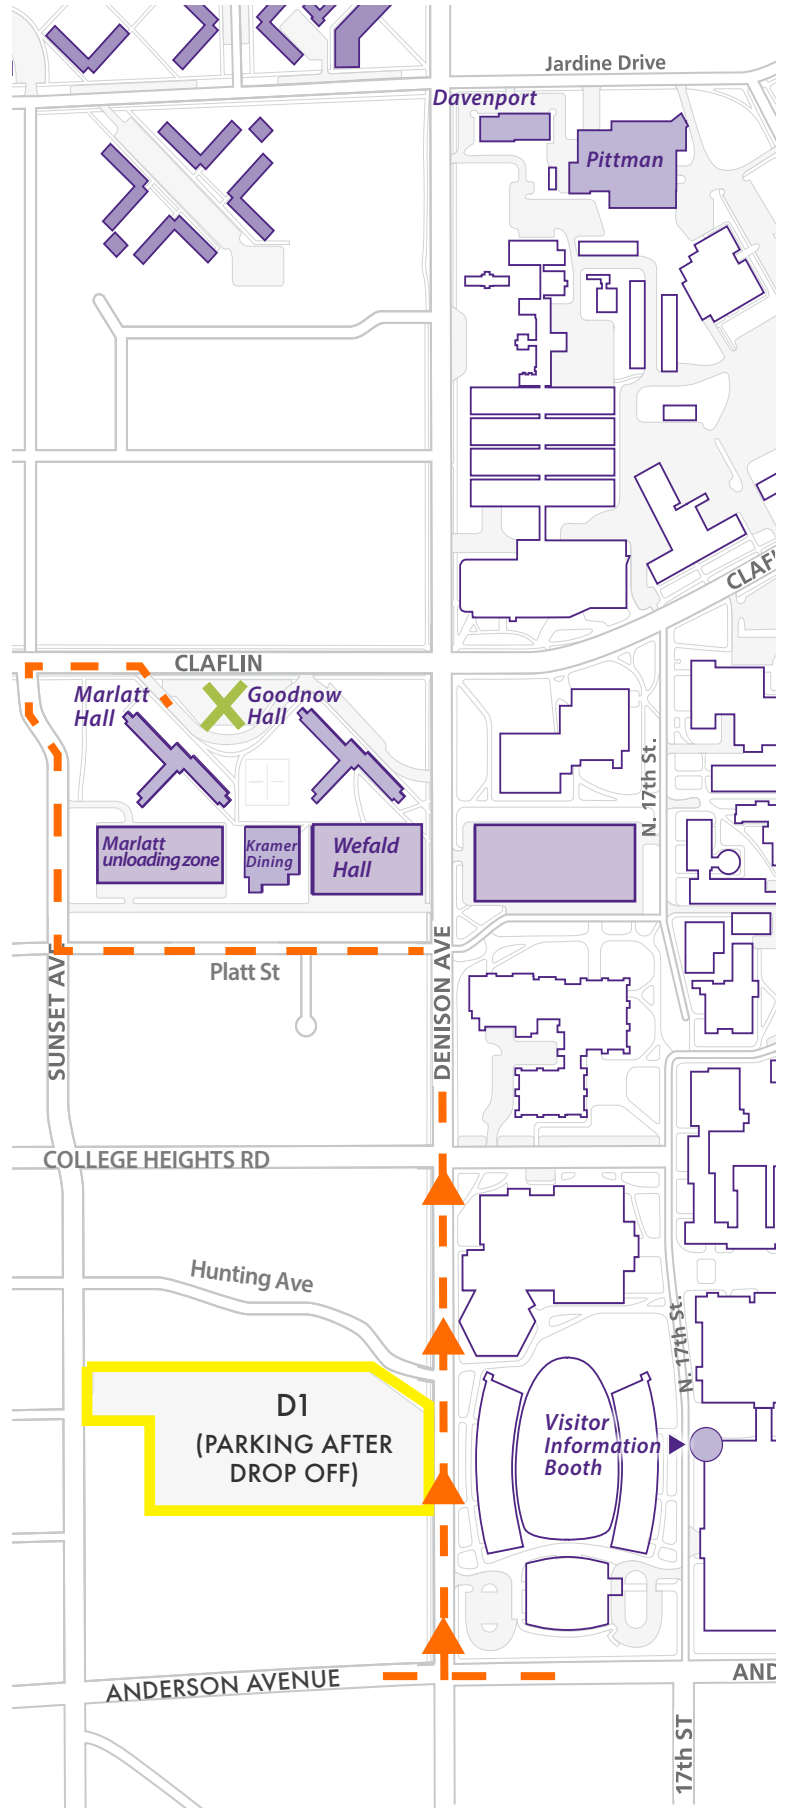

DRIVING DIRECTIONS

From Anderson Avenue, take Denison Avenue north and turn left at the second intersection at Platt Street. Drive straight and at the stop sign, prepare to turn right onto Sunset Avenue. Drive straight on Sunset Avenue and prepare to turn right onto Claflin Avenue, then prepare to immediately turn right into Goodnow's unloading zone. A member of our team will direct you to an open space to unload your belongings.

We ask that you unload your belongings as quickly as possible. Move-in carts and staff will be available to assist.

Once your vehicle is unloaded, take Denison Avenue south to the D1 lot (highlighted in yellow on map) located west of Memorial Stadium.

More information about moving in and getting settled will be sent in an email to your K-State account on Aug. 5.

MAP KEY

-  DROP-OFF AREA
-  ROUTE TO GOODNOW

MOVE-IN PARKING PASS

STUDENT NAME

STUDENT CELLPHONE NUMBER

DATE/TIME OF ARRIVAL

GOODBYE

PLEASE PLACE THIS SIDE UP ON YOUR DASHBOARD.

Please follow the parking attendants' directions for unloading zones at your hall. When you have finished, please IMMEDIATELY move your vehicle to the nearby R, Z or O lot.
(Pass is valid for one day only.)