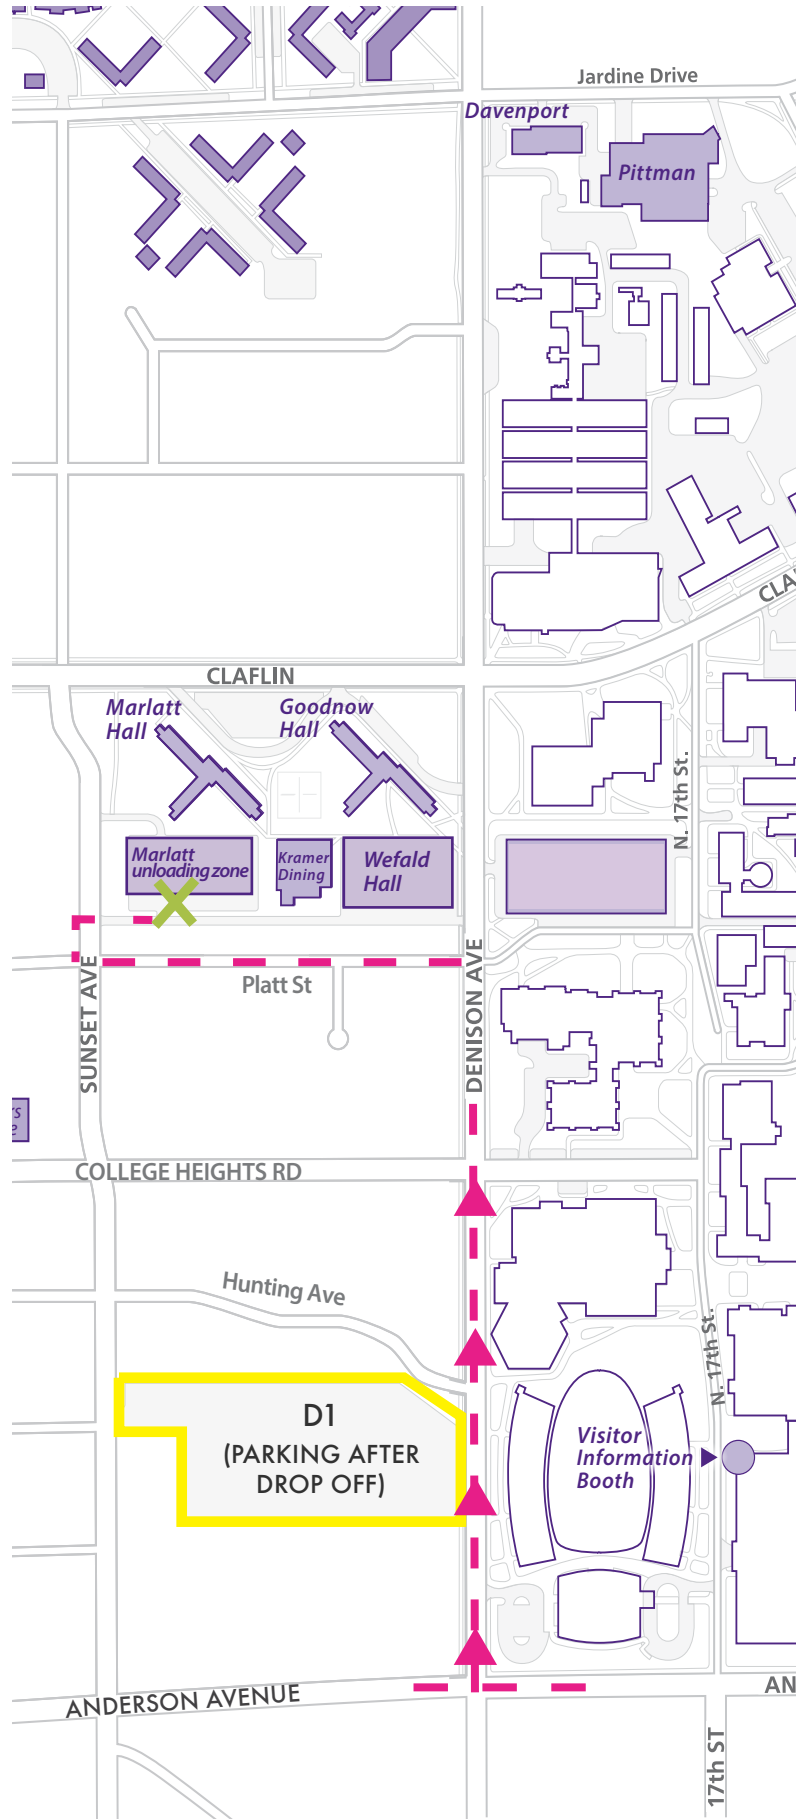

## DRIVING DIRECTIONS

From Anderson Avenue take Denison Avenue north to the second intersection at Platt Street. You'll travel west (turn left) on Platt until you reach Sunset Avenue. Turn right onto Sunset and prepare to take an immediate right turn into the Kramer Dining Center parking lot..

Once your vehicle is unloaded, take Denison Avenue south to the D1 lot (highlighted in yellow on map) located west of Memorial Stadium.

More information about moving in and getting settled will be sent in an email to your K-State account on Aug. 5.

**MAP KEY**

-  DROP-OFF AREA
-  ROUTE TO MARLATT

# WARRLATT

**PLEASE PLACE THIS SIDE UP ON YOUR DASHBOARD.**

Please follow the parking attendants' directions for unloading zones at your hall. When you have finished, please IMMEDIATELY move your vehicle to the nearby R, Z or O lot.  
(Pass is valid for one day only.)