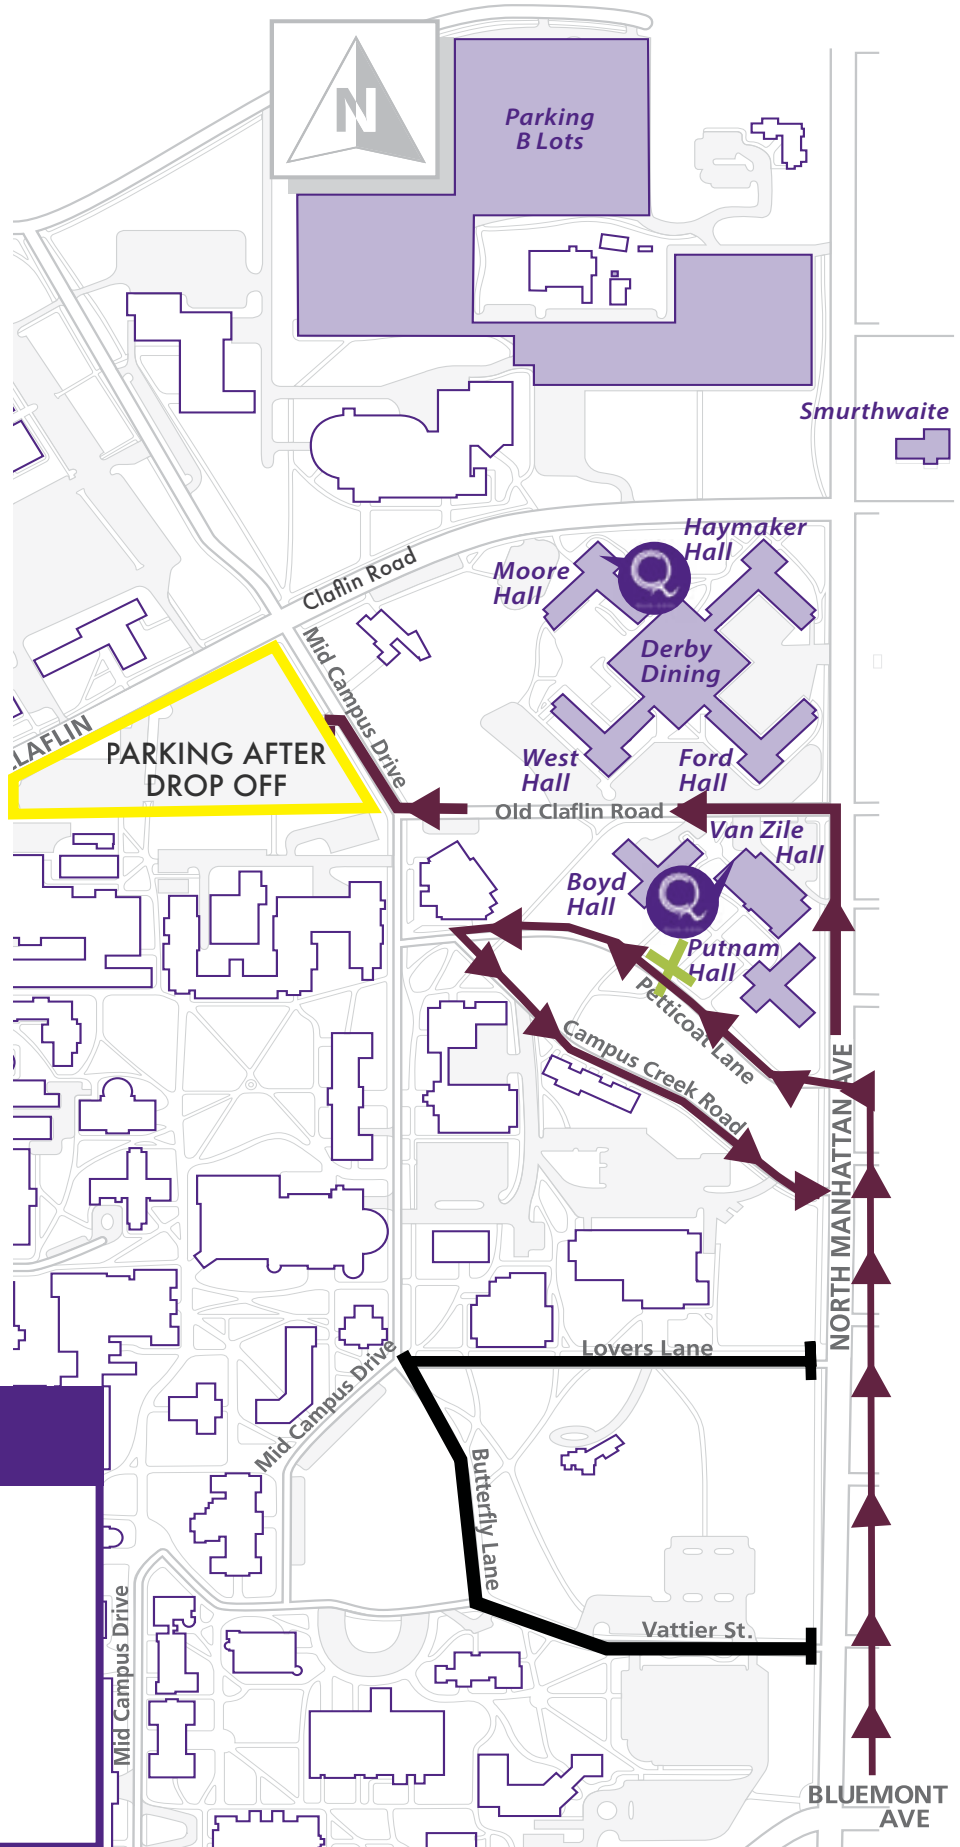

Early arrivals (Aug. 18-22): If you move in after 7 p.m., the \$45/day early arrival fee will be waived for the day.

All early arrivals on Friday, Aug. 23, regardless of time, will incur a \$45 fee.

Check-in is not permitted from 9 p.m. Aug. 23 to 10 a.m. Aug. 24 to allow the staff to prepare the buildings and parking lots for Move-In Day.

DRIVING DIRECTIONS

From Anderson Avenue, take North Manhattan Avenue north. Turn left on Petticoat Lane. You will then be directed to line up for move-in.

A member of our team will assist you in finding an open space to unload your belongings. We ask that you unload as quickly as possible. Move-in carts and staff will be available to assist.

When your vehicle is unloaded, loop back to North Manhattan Avenue and make a left turn, then another left onto Old Claflin Road, then right onto Mid Campus Drive. Proceed to the first parking lot on your left (highlighted in yellow on map). You may remain parked there throughout the process of your move.

More information about moving in and getting settled will be sent in an email to your K-State account on Aug. 5.

MAP KEY

-  CONVENIENCE STORE
-  DROP-OFF AREA
-  ROUTE TO PUTNAM, VAN ZILE
-  DO NOT ENTER