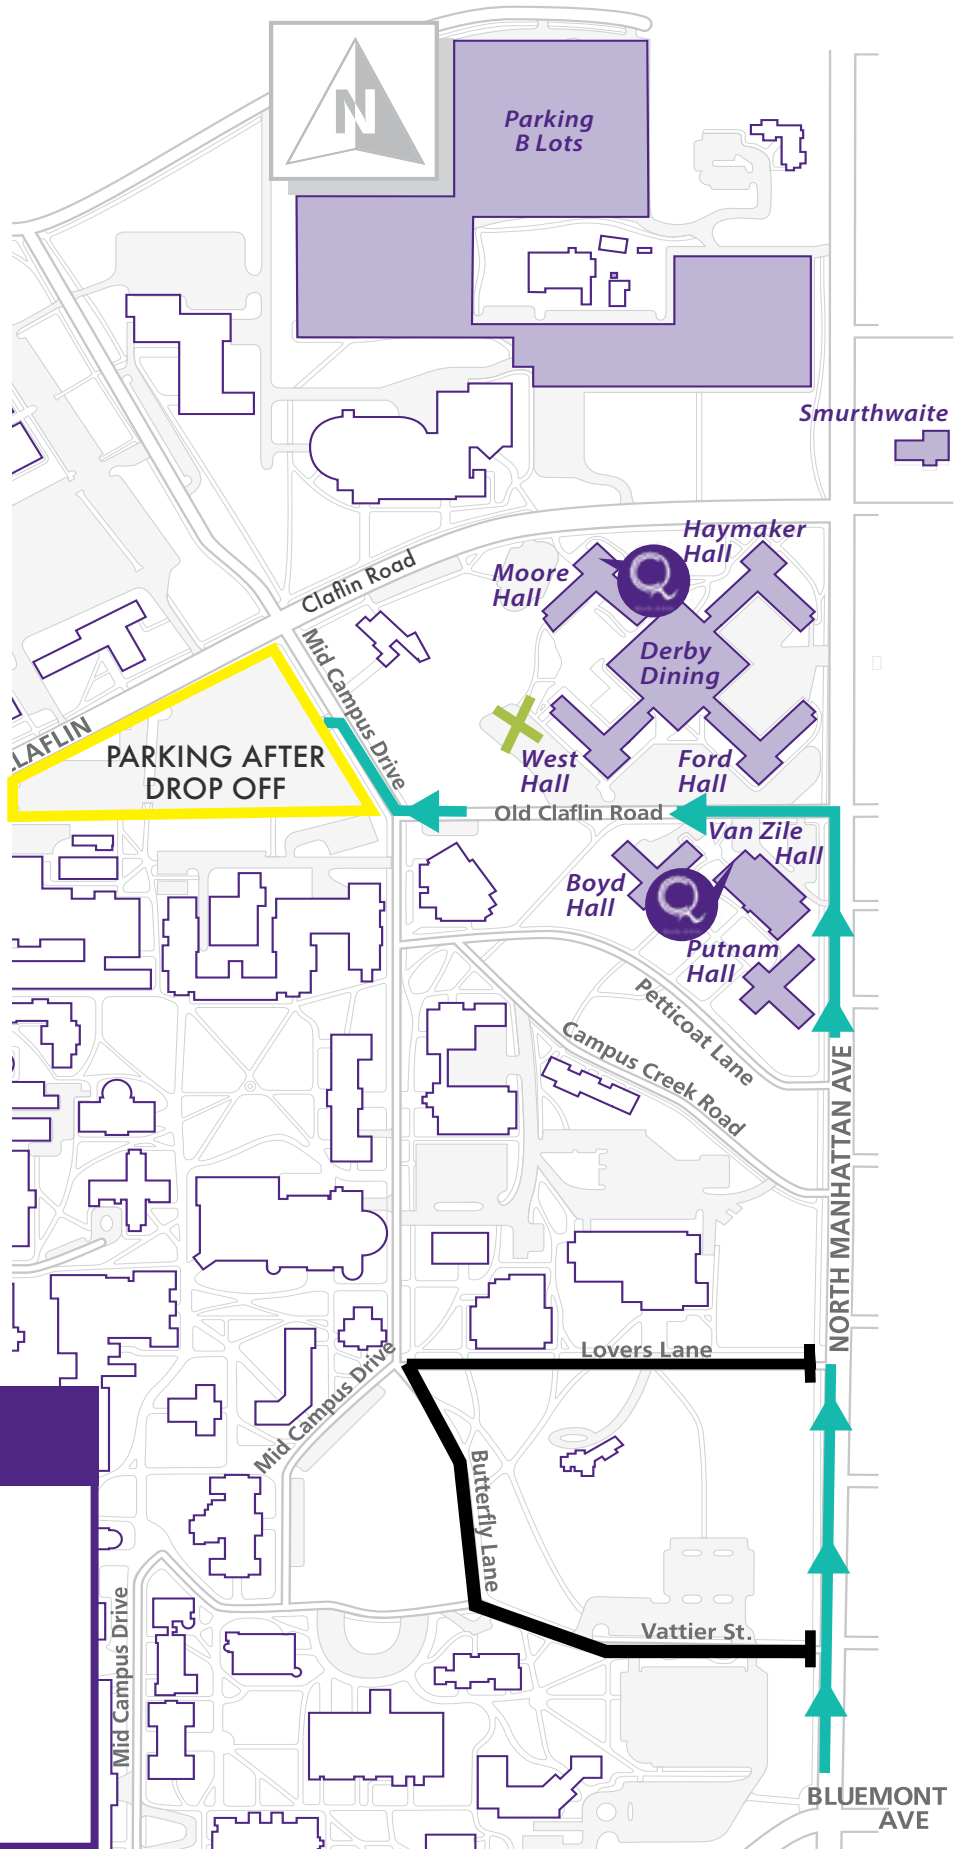

DRIVING DIRECTIONS

From Anderson Avenue, take North Manhattan Avenue north to the second intersection (Old Claflin Road). You will be directed to turn left on Old Claflin Road and begin lining up for move-in.

When your vehicle is unloaded, take Mid Campus Drive north to the first parking lot on your left (highlighted in yellow on map). You may remain parked there throughout the process of your move.

More information about moving in and getting settled will be sent in an email to your K-State account on Aug. 5.

MAP KEY

-  CONVENIENCE STORE
-  DROP-OFF AREA
-  ROUTE TO WEST
-  DO NOT ENTER

MOVE-IN PARKING PASS

STUDENT NAME

STUDENT CELLPHONE NUMBER

DATE/TIME OF ARRIVAL

WEST

PLEASE PLACE THIS SIDE UP ON YOUR DASHBOARD.

Please follow the parking attendants' directions for unloading zones at your hall. When you have finished, please IMMEDIATELY move your vehicle to the nearby Z, R, O or W lot.
(Pass is valid for one day only.)