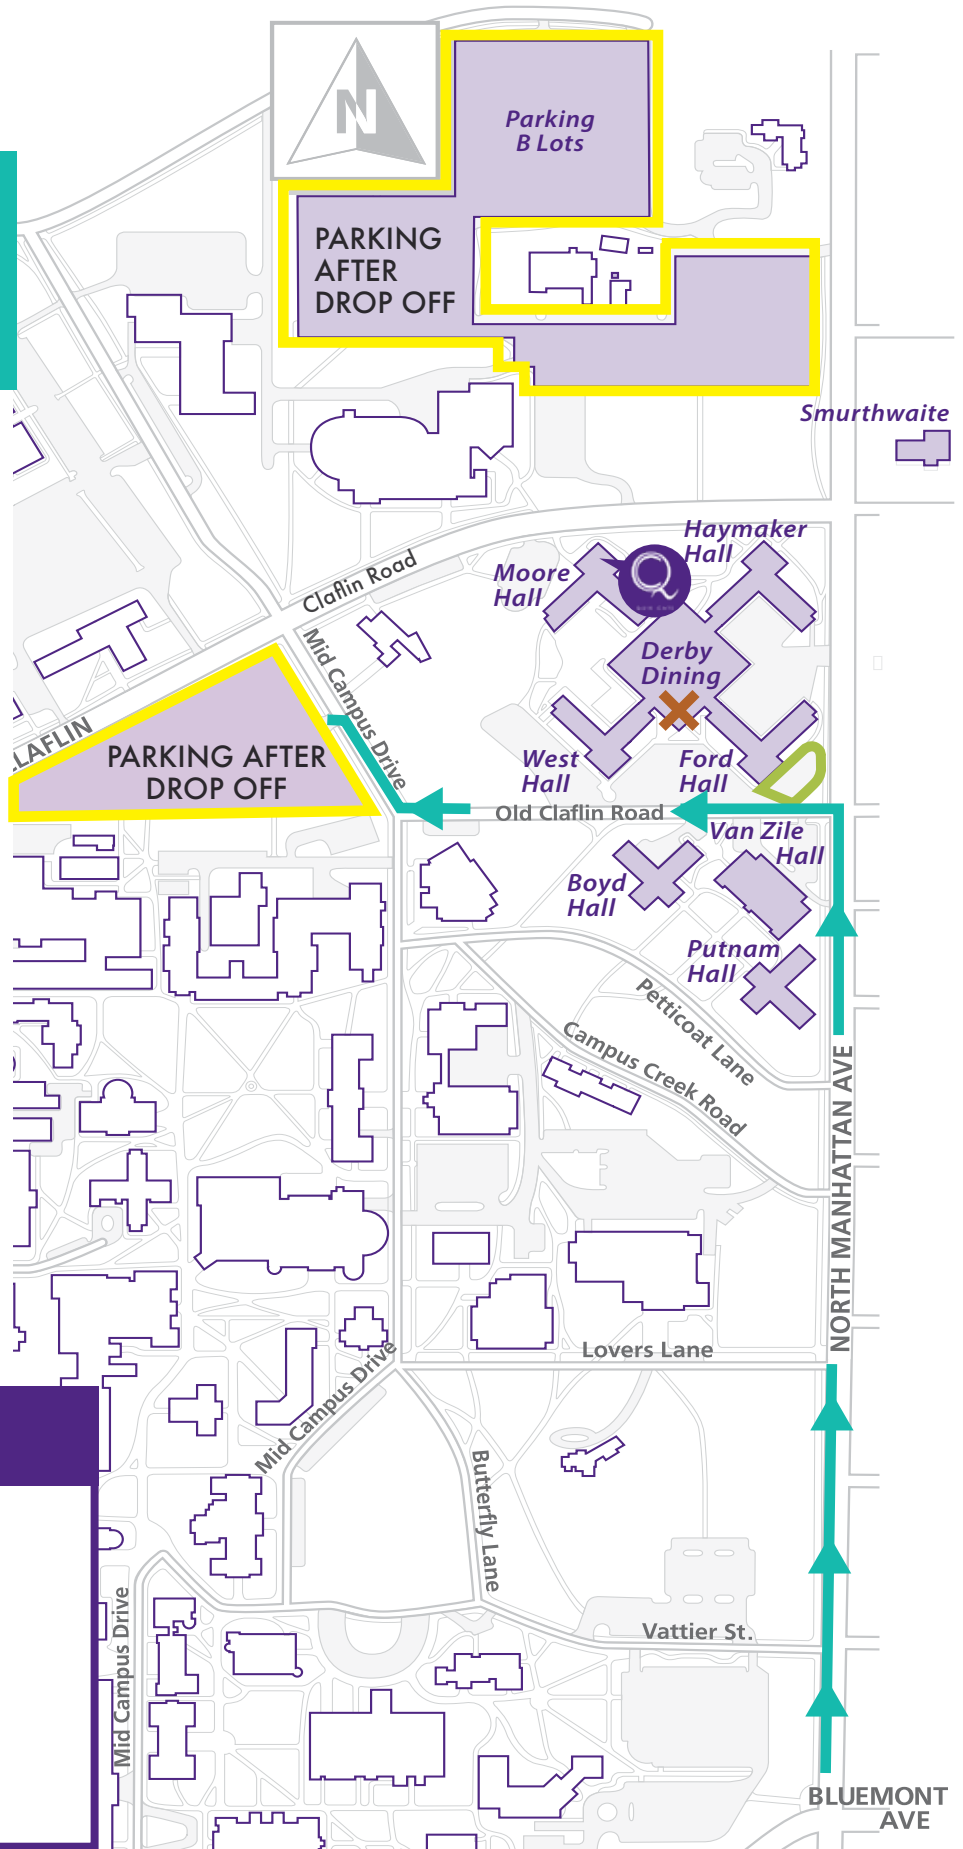

## DRIVING DIRECTIONS

From Anderson Avenue, take North Manhattan Avenue north to the second intersection (Old Claflin Road).

When your vehicle is unloaded, take Mid Campus Drive north to the first parking lot on your left (highlighted in yellow on map). You may remain parked there throughout the process of your move.

## MAP KEY

CONVENIENCE STORE

DROP-OFF AREA

ROUTE TO FORD

LAFENE ENTRY REQUIREMENT