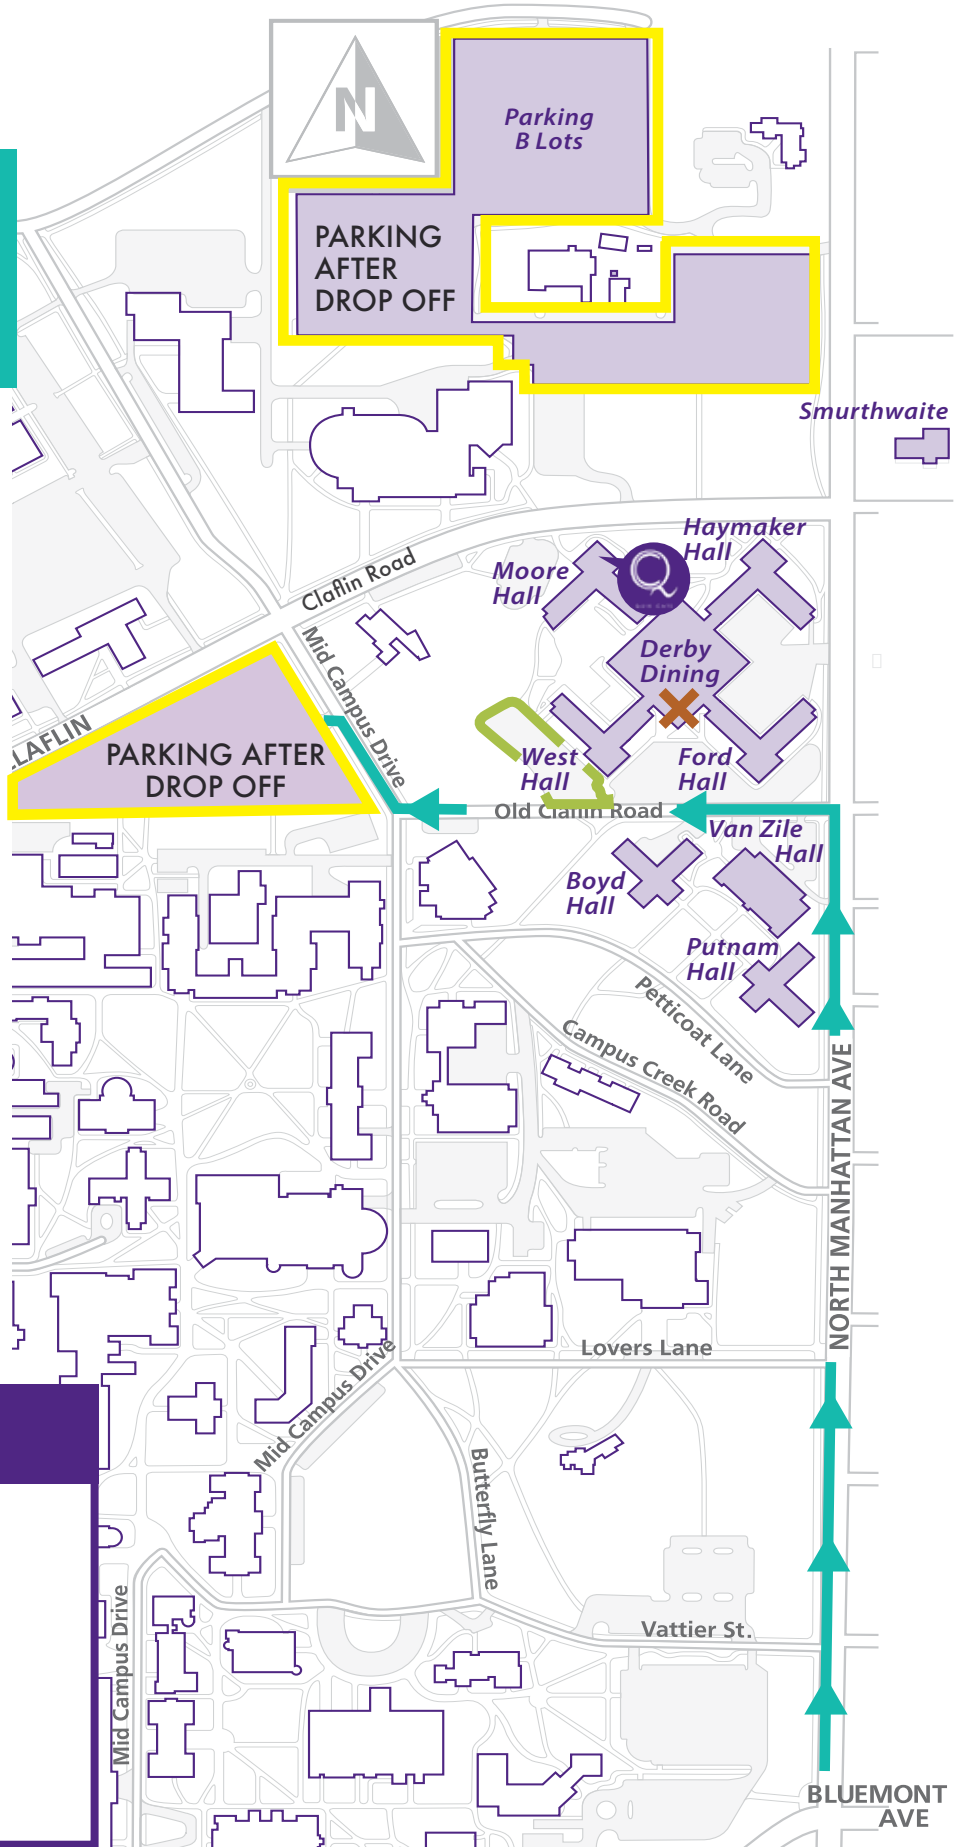

WEST

DRIVING DIRECTIONS

From Anderson Avenue, take North Manhattan Avenue north to the second intersection (Old Claflin Road).

When your vehicle is unloaded, take Mid Campus Drive north to the first parking lot on your left (highlighted in yellow on map). You may remain parked there throughout the process of your move.

MAP KEY

CONVENIENCE STORE

DROP-OFF AREA

ROUTE TO WEST

LAFENE ENTRY REQUIREMENT