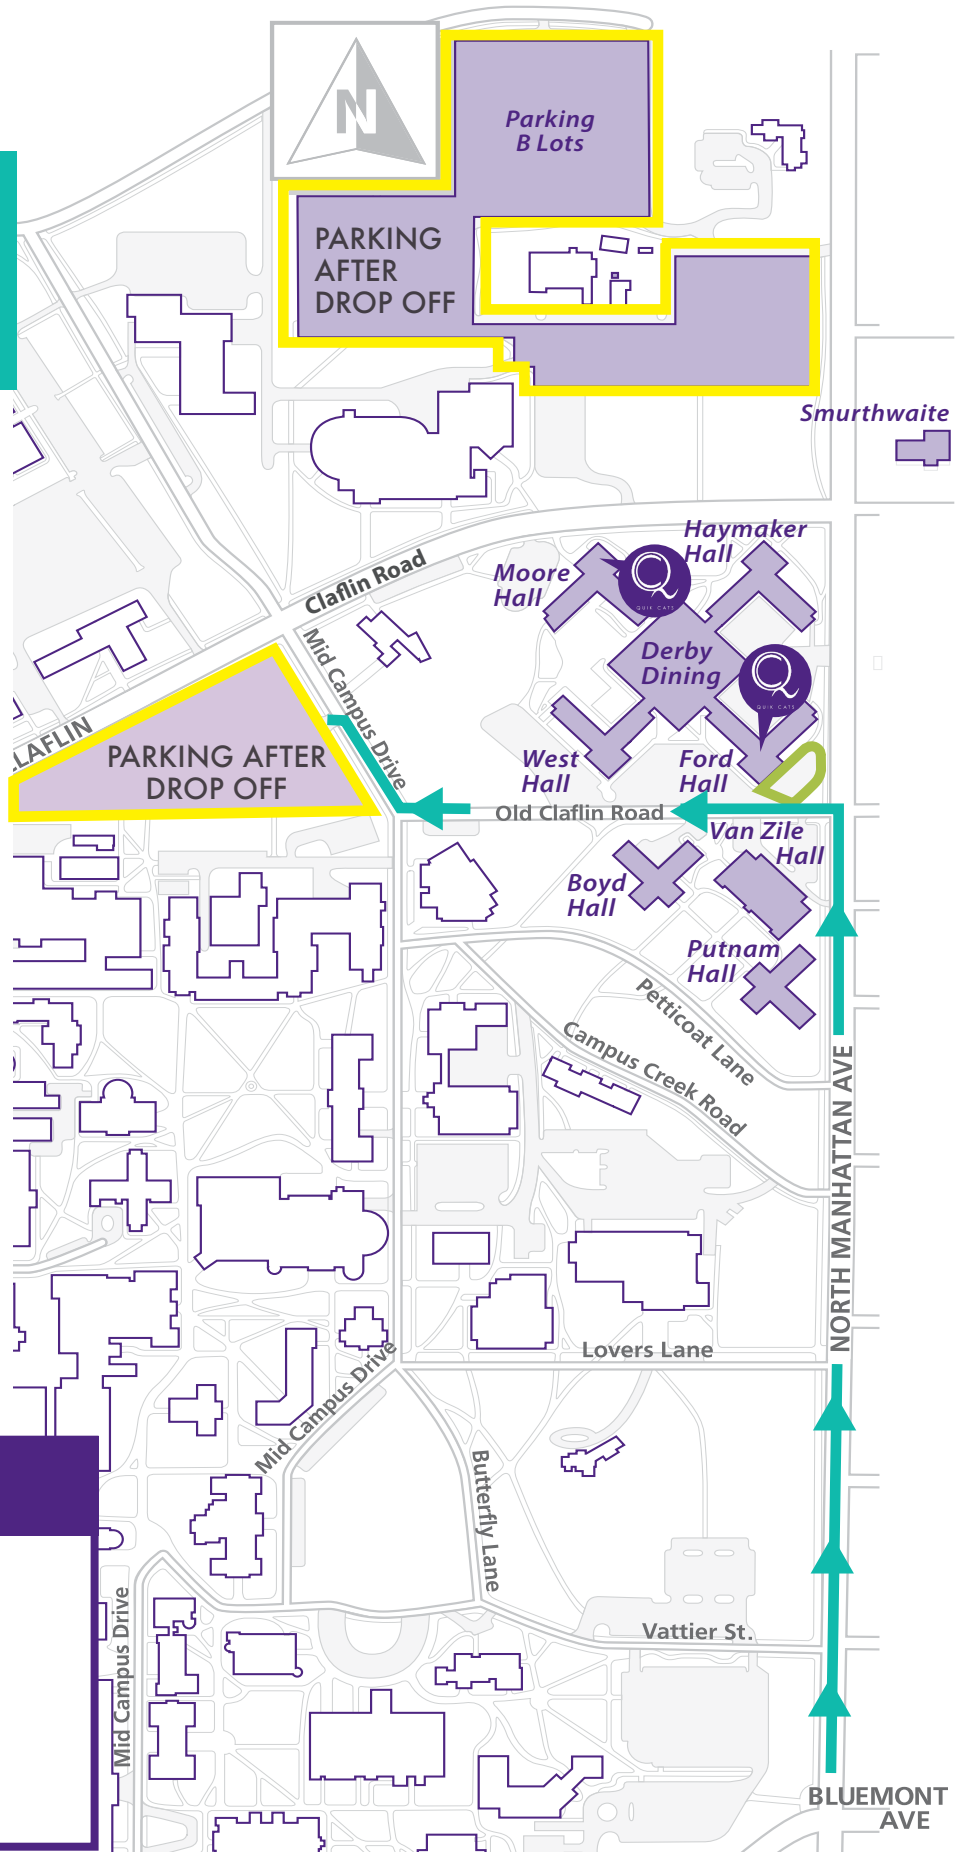

## DRIVING DIRECTIONS

From Anderson or Bluemont Avenue, take North Manhattan Avenue north to the second intersection (Old Claflin Road).

Please anticipate traffic delays on North Manhattan, as other buildings will also be taking this route.

When your vehicle is unloaded, take Mid Campus Drive north to the first parking lot on your left (highlighted in yellow on map). You may remain parked there throughout the process of your move.

### MAP KEY

- CONVENIENCE STORE
- DROP-OFF AREA
- ROUTE TO FORD