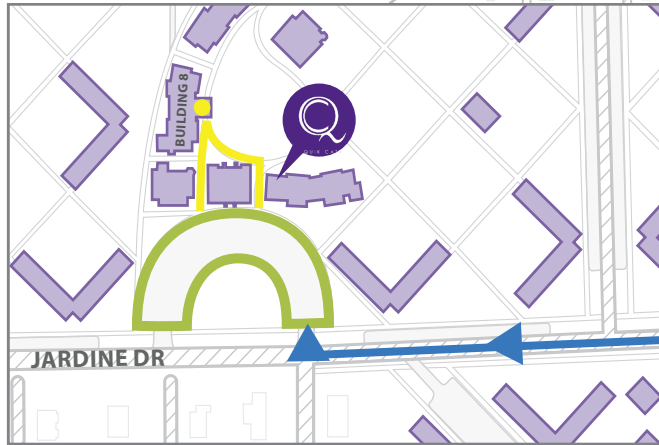

JARDINE

DRIVING DIRECTIONS

From Anderson Avenue, take Denison Avenue north to the intersection at Jardine Dr. You'll travel turn left on Jardine Dr. and head west to the first stop sign at Tunstall Circle. Turn right into Tunstall Circle to park.

From the parking area in Tunstall Circle, walk north past the Frith Community Center and look for the Jardine Office entrance in the tower of Building 8.

MAP KEY

CONVENIENCE STORE

ROUTE TO JARDINE APARTMENTS

PARKING AREA - TUNSTALL CIRCLE

WALKING ROUTE TO JARDINE OFFICE - BUILDING 8