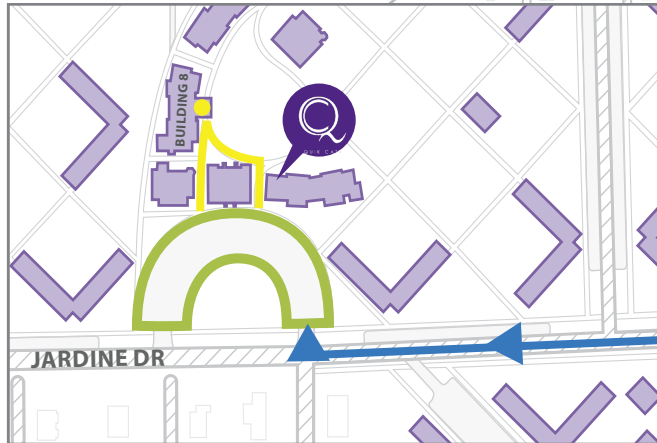

JARDINE

DRIVING DIRECTIONS

From Anderson Avenue, take Denison Avenue north to the intersection at Jardine Drive. You'll travel turn left on Jardine Dr. and head west to the first stop sign at Tunstall Circle. Turn right into Tunstall Circle to park.

From the parking area in Tunstall Circle, walk north past the Frith Community Center and look for the Jardine Office entrance in the tower of Building 8.

MAP KEY

CONVENIENCE STORE

ROUTE TO JARDINE APARTMENTS

PARKING AREA - TUNSTALL CIRCLE

WALKING ROUTE TO
JARDINE OFFICE - BUILDING 8