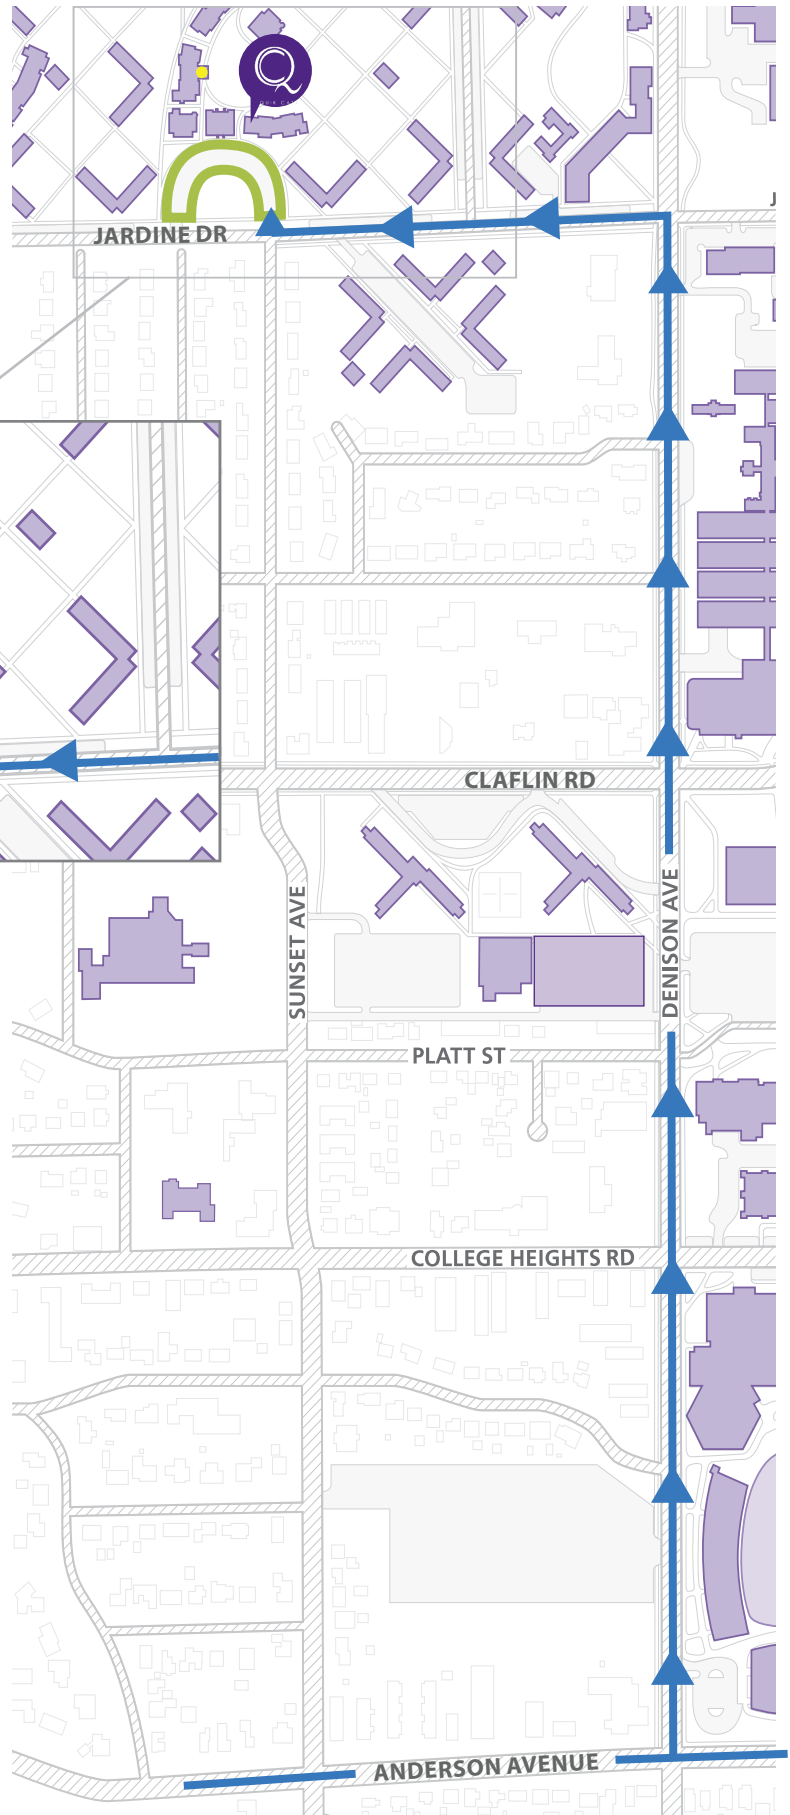

JARDINE

DRIVING DIRECTIONS

From Anderson Avenue, take Denison Avenue north to the intersection at Jardine Drive. You'll travel turn left on Jardine Dr. and head west to the first stop sign at Tunstall Circle. Turn right into Tunstall Circle to park.

From the parking area in Tunstall Circle, walk north past the Frith Community Center and look for the Jardine Office entrance in the tower of Building 8.

MAP KEY

CONVENIENCE STORE

ROUTE TO JARDINE APARTMENTS

PARKING AREA - TUNSTALL CIRCLE

WALKING ROUTE TO
JARDINE OFFICE - BUILDING 8